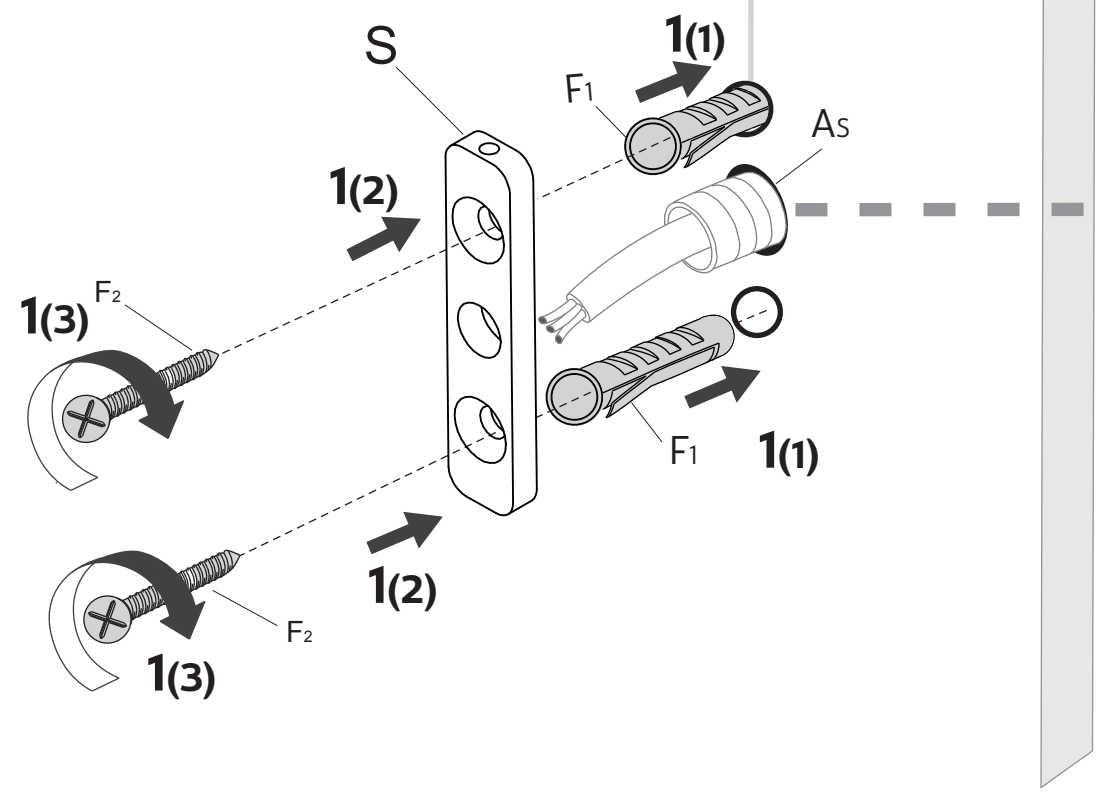

**remote power supply
installation**
**Constant Current
350mA - 9V**

A dashed rectangular box containing a warning sign (exclamation mark in a triangle) and the text 'remote power supply installation' and 'Constant Current 350mA - 9V'.