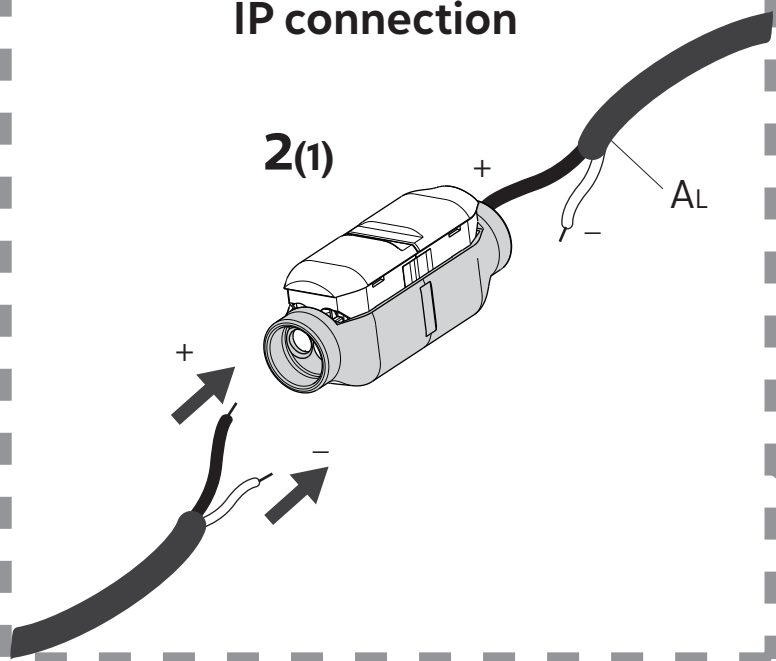

IP connection

2(1)