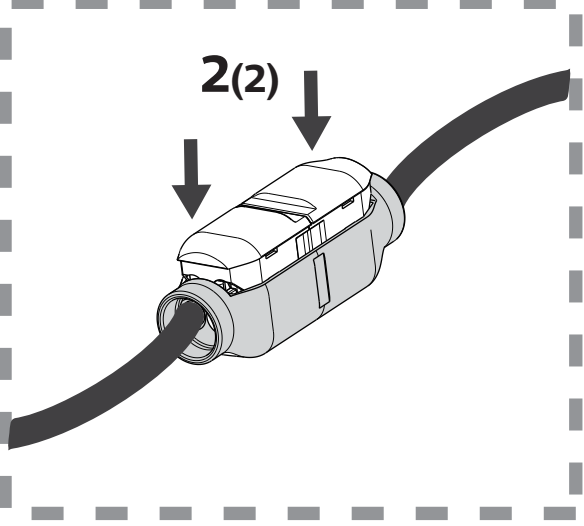

IP connection

2(1)

2(2)

2(3)

2(3)