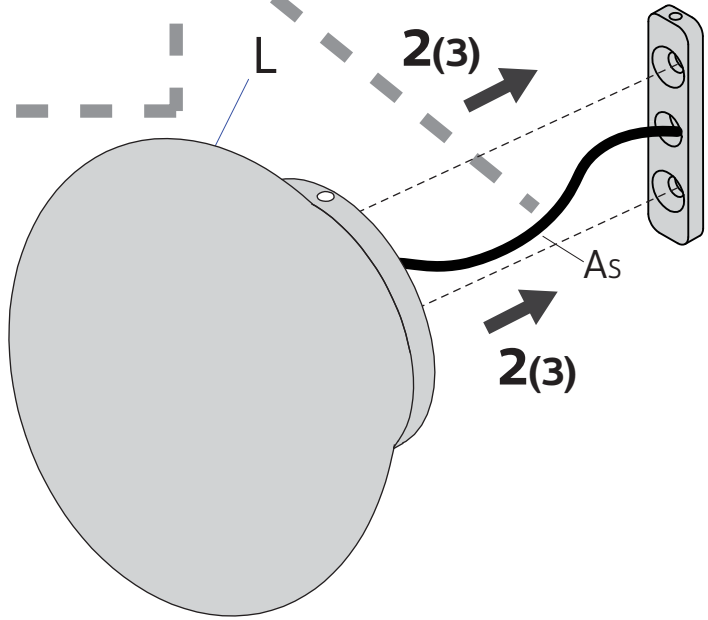

**remote power supply
installation**
**Constant Current
350mA - 9V**

A dashed rectangular box containing a warning sign (exclamation mark in a triangle) and the text 'remote power supply installation' and 'Constant Current 350mA - 9V'.

IP connection

2(1)

2(2)

2(3)

2(3)