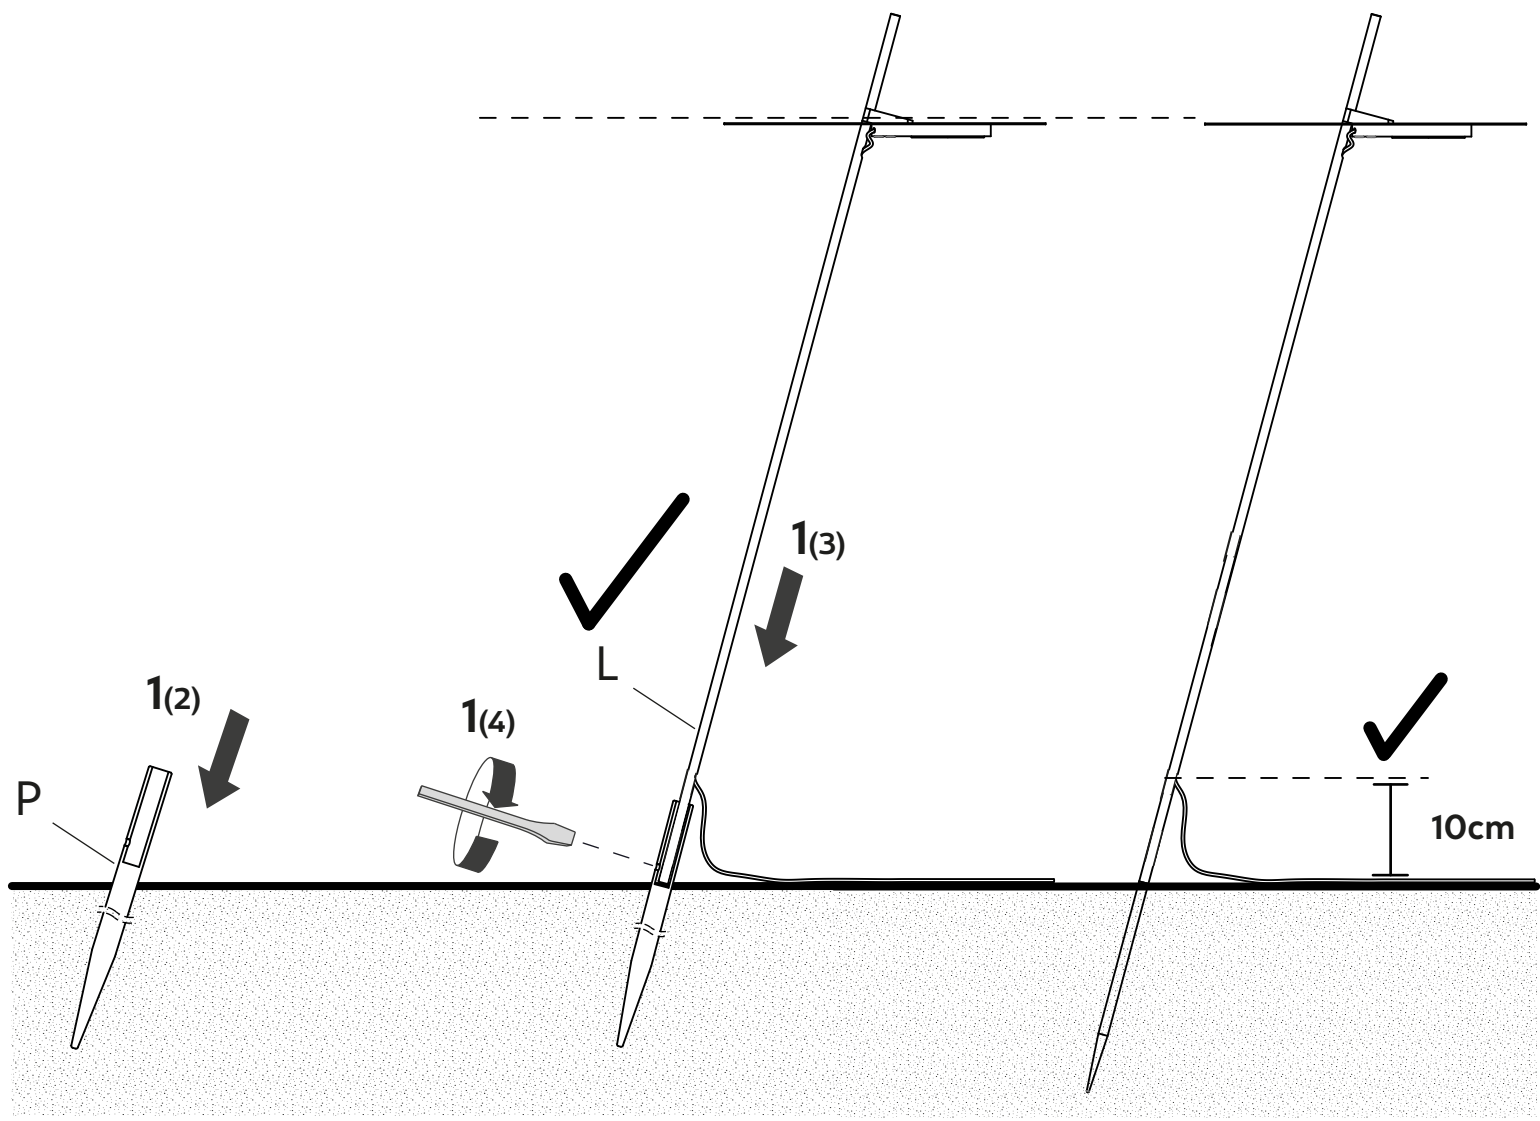

P

x1

T

x1

Constant current
350 mA - 21V
7,4W