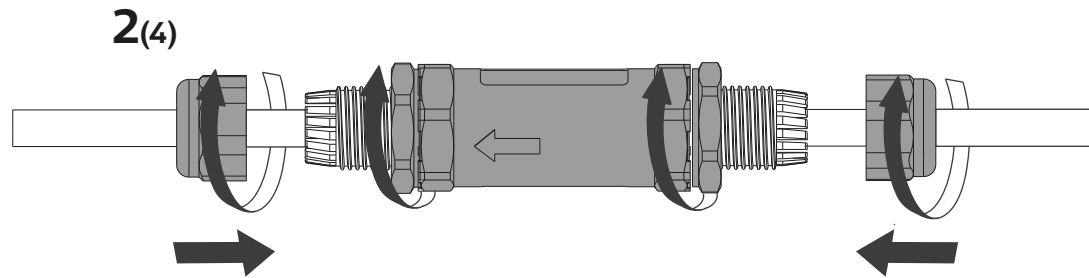

KARMAN

350 mA
led 7,4W

WET LOCATION

C - 01

V

x2

D

x1

T

x1

2-3 POLI \varnothing 24 Nm 2.5

Constant current
350 mA
7,4W