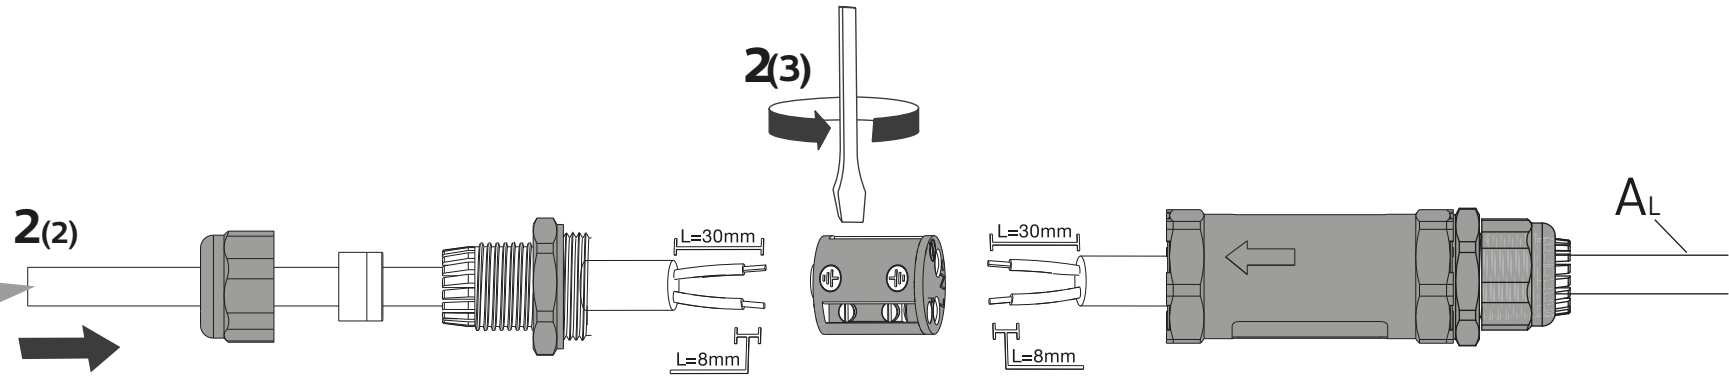

KARMAN

350 mA
led 7,4W

WET LOCATION

C - 01

V

x2

D

x1

T

x1

2-3 POLI \varnothing 24 Nm 2.5

Constant current
350 mA
7,4W