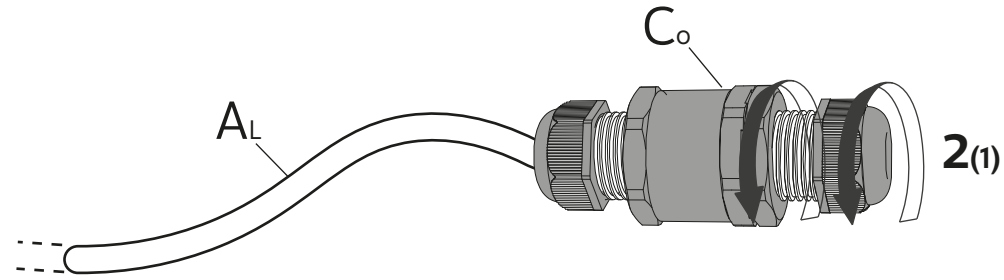

KARMAN

350 mA
led 7,4W

WET LOCATION

C - 01

V

x2

D

x1

T

x1

2-3 POLI \varnothing 24 Nm 2.5

Constant current
350 mA
7,4W