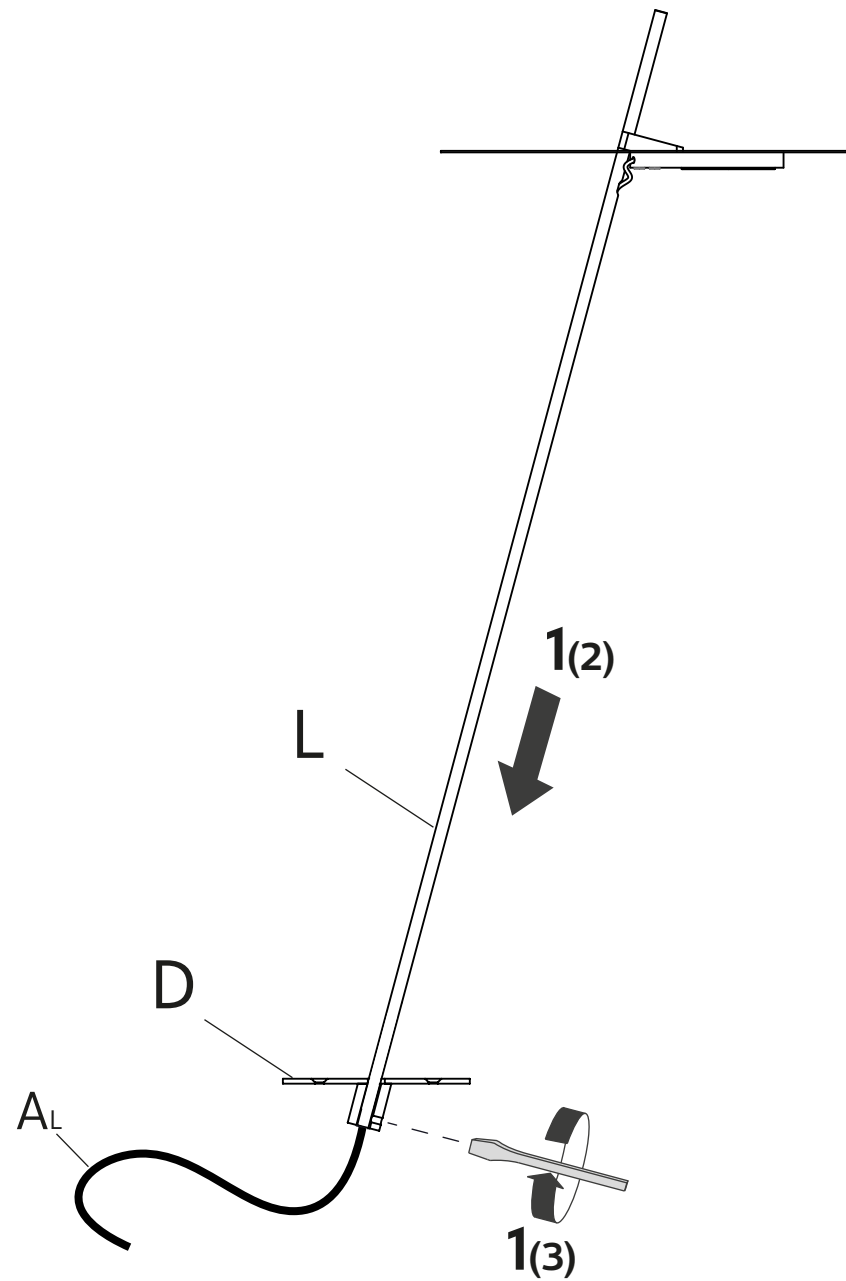

KARMAN

350 mA
led 7,4W

WET LOCATION

C - 01

V

x2

D

x1

T

x1

2-3 POLI \varnothing 24 Nm 2.5

Constant current
350 mA
7,4W