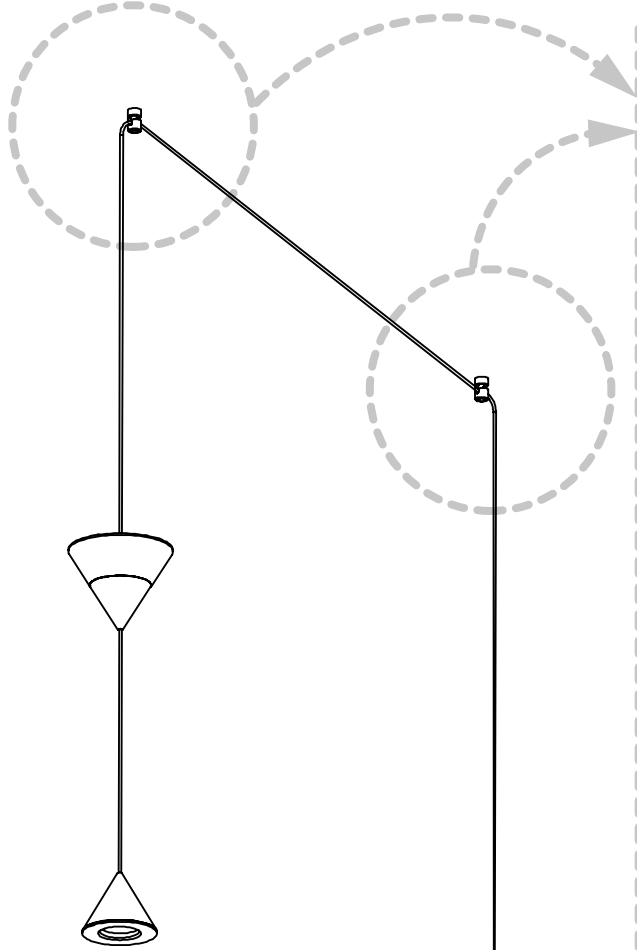

110-120V

- a) Led 24V 10W**
- b) Led 24V 20W**
- c) Led 24V 29W**

DRY LOCATION

KARMAN

OFF

1

4(1)

F₁