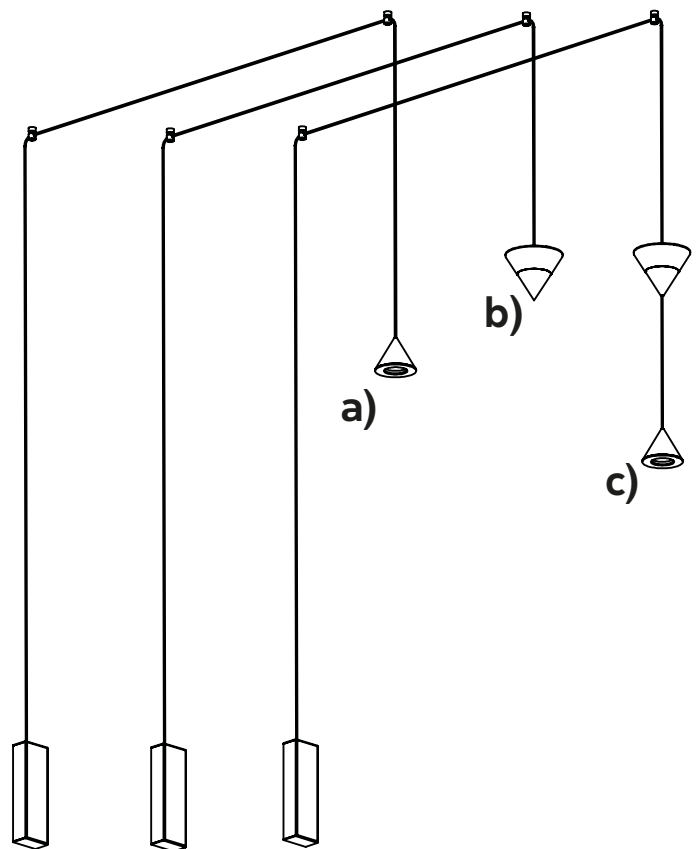

Filomena

- a) AP270 1N V11
- b) AP270 3N V11
- c) AP270 5N V11

- AP270 2N V11
- AP270 4N V11
- AP270 6N V11

Karman srl

Via A. Grandi, San Martino del piano, 61034 Fossombrone (PU), Italy
p.iva 02175640412 tel +39 0721 71 5042 r.a fax +39 0721 716640 - www.karmanitalia.it

110-120V

- **a) Led 24V 10W**
- **b) Led 24V 20W**
- **c) Led 24V 29W**

DRY LOCATION

KARMAN