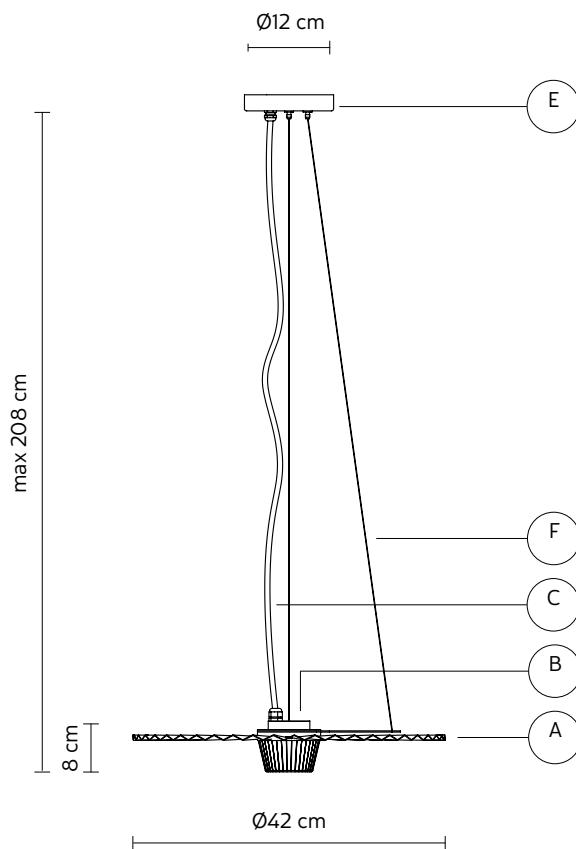

CEILING CUP "E"

material metal
colour matt black

ELECTRICAL CABLE "C"

colour black

SUSPENSION CABLE "F"

material steel

ELECTRICAL SYSTEM

source LED 13W dimmable
1200 lumen **2700K**
CRI ≥ 80 class A+

PACKAGING

n° cartons 1
net weight/kg 1,9
gross weight/kg 3,6
packaging/cm 67x73x18,5

LIGHT EMISSION

unidirectional

direct
filtered
indirect
absence

DRY LOCATION

LED equipped

COLLECTION