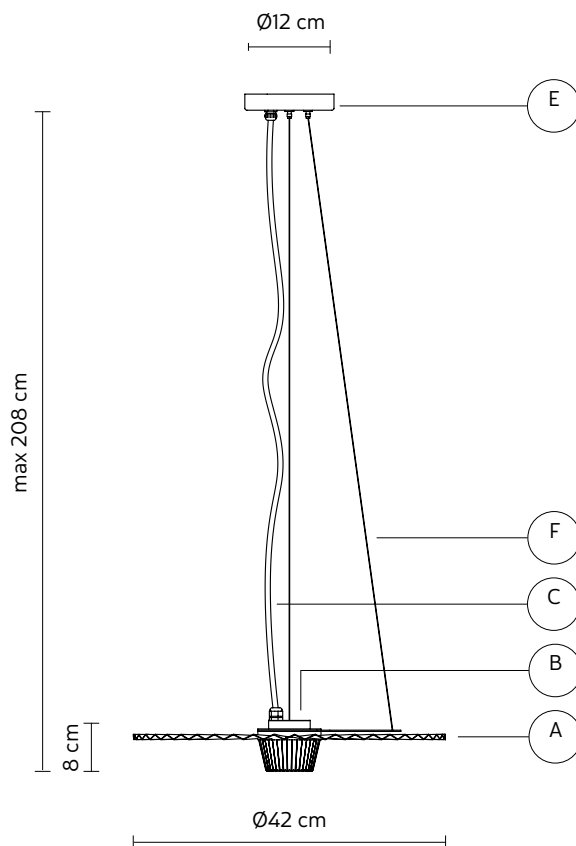

CEILING CUP "E"

material metal
colour matt black

ELECTRICAL CABLE "C"

colour black

SUSPENSION CABLE "F"

material steel

ELECTRICAL SYSTEM

source LED 13W dimmable
1200 lumen **2700K**
CRI ≥ 80 class A+

PACKAGING

n° cartons 1
net weight/kg 1,9
gross weight/kg 3,6
packaging/cm 67x73x18,5

LIGHT EMISSION

unidirectional

DRY LOCATION

LED equipped

COLLECTION