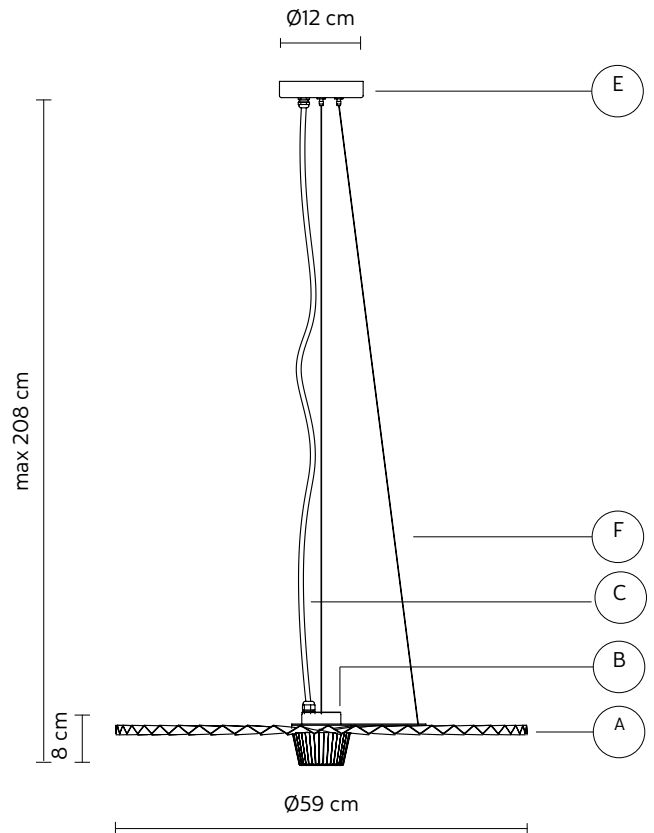

CEILING CUP "E"

material	metal
colour	matt black

ELECTRICAL CABLE "C"

colour	black
--------	-------

SUSPENSION CABLE "F"

material	steel
----------	-------

ELECTRICAL SYSTEM

source	LED 13W dimmable 1200 lumen 3000K CRI ≥ 80 class A+
--------	---

PACKAGING

n° cartons	1
net weight/kg	2,2
gross weight/kg	3,9
packaging/cm	67x73x18,5

LIGHT EMISSION

unidirectional

	direct
	filtered
	indirect
	absence

DRY LOCATION

LED	equipped
-----	----------

COLLECTION