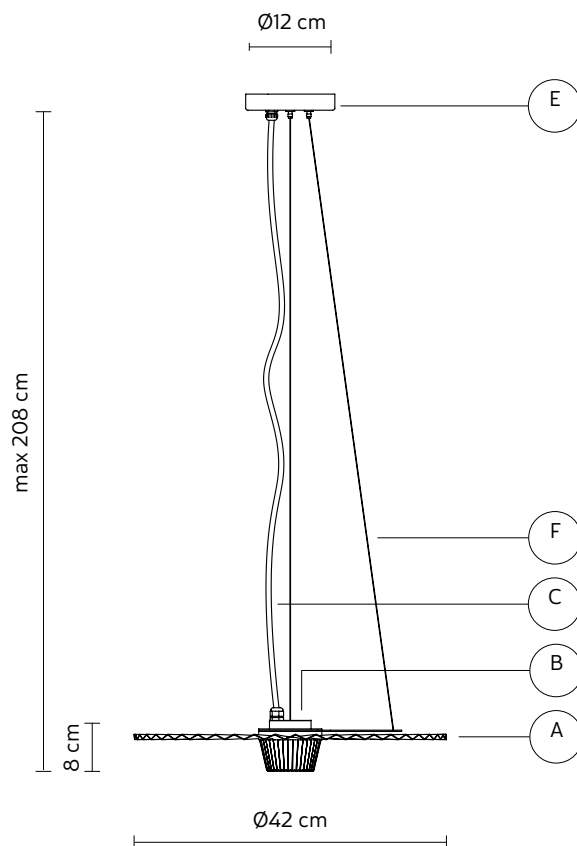

CEILING CUP "E"

material metal
colour matt black

ELECTRICAL CABLE "C"

colour black

SUSPENSION CABLE "F"

material steel

ELECTRICAL SYSTEM

source LED 13W dimmable
1200 lumen **3000K**
CRI ≥ 80 class A+

PACKAGING

n° cartons 1
net weight/kg 1,9
gross weight/kg 3,6
packaging/cm 67x73x18,5

LIGHT EMISSION

unidirectional

DRY LOCATION

LED equipped

COLLECTION