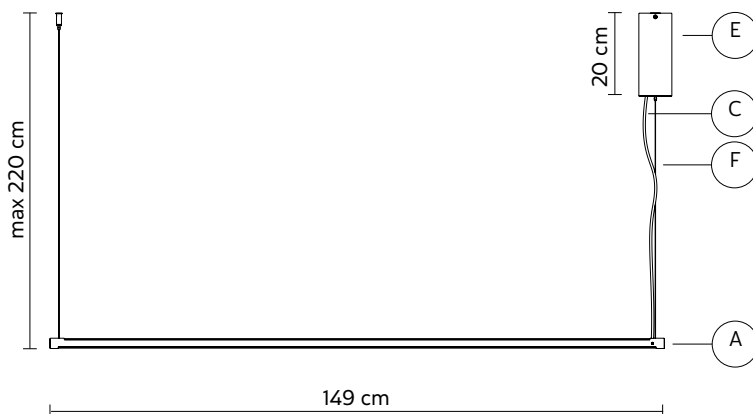

CUPIDO pendant

Matteo Ugolini design

year 2020

DATA SHEET - SE194B1 V1U

LAMP "A"

material	aluminum
colour	matt black

COVER

material	PC
colour	opal

CEILING CUP "E"

material	metal
colour	matt black

ELECTRICAL CABLE "C"

colour	black

SUSPENSION CABLE "F"

material	steel

ELECTRICAL SYSTEM

source	module LED 24V 52W, 5880 lumen CRI $\geq$90 class A+ dimnable/tunable white (2700K-5000K) by app

PACKAGING

n° cartons	2
net weight/kg	1,5 (A) + 1,6 (B)
gross weight/kg	2,8 (A) + 2,6 (B)
packaging/cm	10x10x160 (A) + 23x31x31 (B)

LIGHT EMISSION

bidirectional

	direct
	filtered
	indirect
	absence

COMPLIANT WITH

DRY LOCATION

LED	equipped
power supply	equipped

APP

downloadable via google play store, app store apple