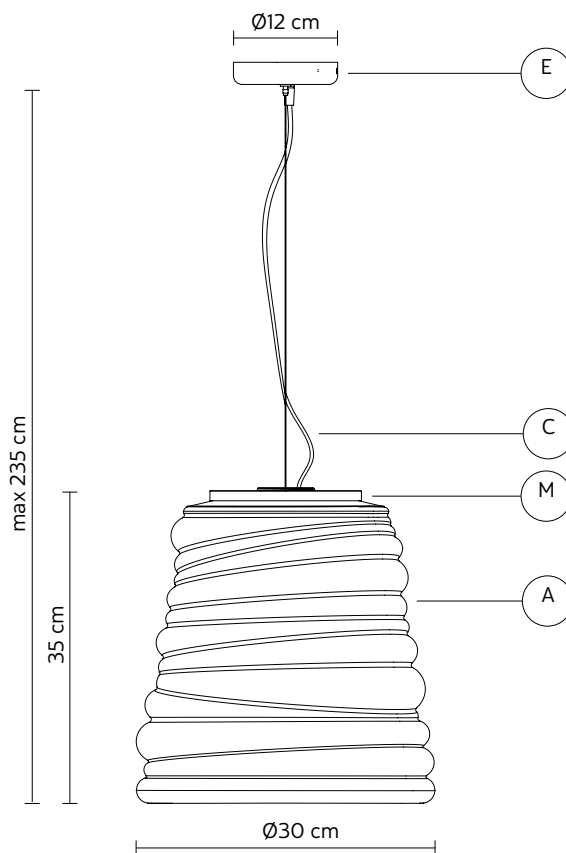

BIBENDUM pendant

Paola Navone design

year 2019

DATA SHEET - SE198FT V11

LAMPSHADE "A"

material glass
colour transparent

KIT LED "M"

material aluminum
colour matt black

CEILING CUP "E"

material metal
colour matt black

ELECTRICAL CABLE "C"

colour white fabric cable

ELECTRICAL SYSTEM

socket E26
source 1 x max 18W LED

PACKAGING

n° cartons 1
net weight/kg 5,6
gross weight/kg 8,2
packaging/cm 47x47x47

LIGHT EMISSION

unidirectional

direct
 filtered
 indirect
 absence