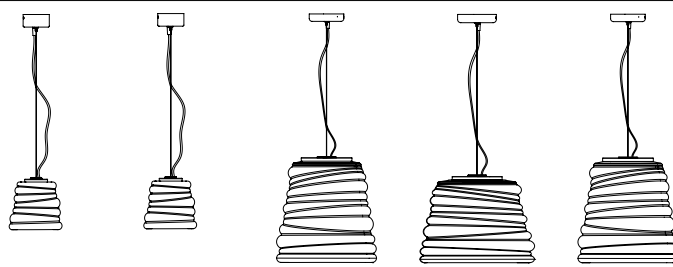

COLLECTION

also available LED version

SE198DT V11

SE198DD V11

SE198FD V11

SE198ET V11

SE198FT V11