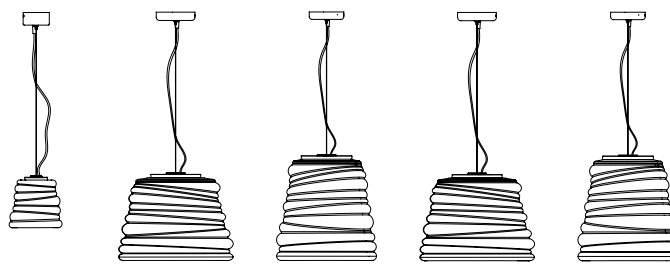

BIBENDUM pendant

Paola Navone design

year 2019

DATA SHEET - SE198DT V11

LAMPSHADE "A"

material glass
colour transparent

KIT LED "M"

material aluminum
colour matt black

CEILING CUP "E"

material metal
colour matt black

ELECTRICAL CABLE "C"

colour white fabric cable

ELECTRICAL SYSTEM

socket E12
source 1 x max 6W LED

PACKAGING

n° cartons 1
net weight/kg 0,9
gross weight/kg 1,4
packaging/cm 24x24x39

LIGHT EMISSION

unidirectional

direct
filtered
indirect
absence

COLLECTION

also available LED version

CERTIFICATION

bulb not provided