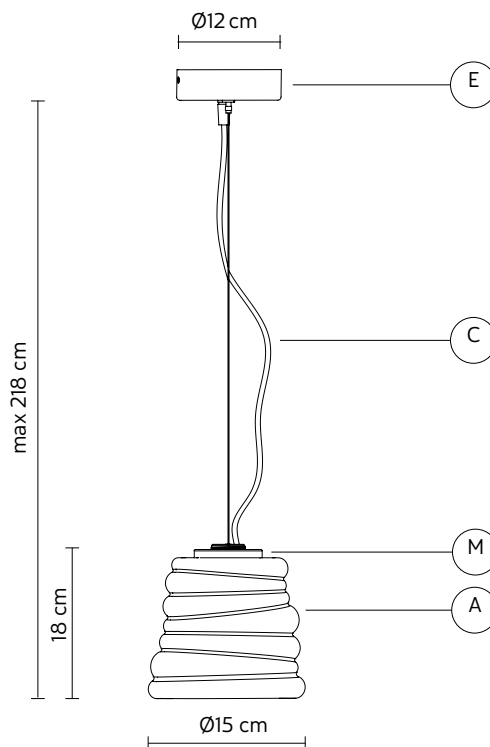

BIBENDUM pendant

Paola Navone design

year 2019

DATA SHEET - SE198DT V11

LAMPSHADE "A"

material glass
colour transparent

KIT LED "M"

material aluminum
colour matt black

CEILING CUP "E"

material metal
colour matt black

ELECTRICAL CABLE "C"

colour white fabric cable

ELECTRICAL SYSTEM

socket E12
source 1 x max 6W LED

PACKAGING

n° cartons 1
net weight/kg 0,9
gross weight/kg 1,4
packaging/cm 24x24x39