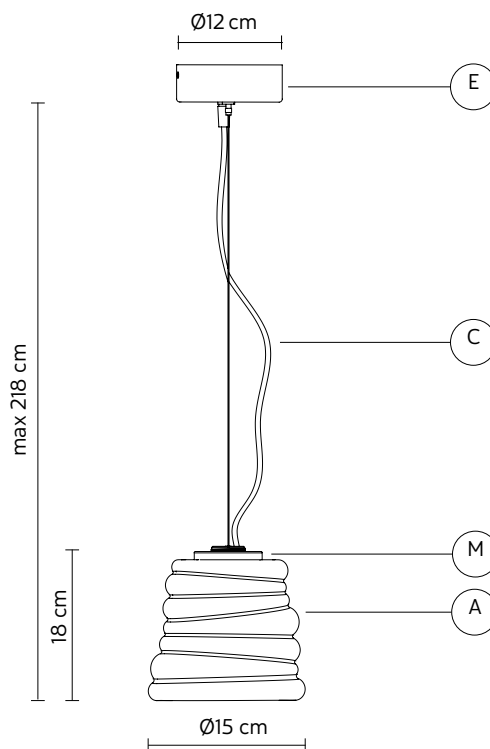

BIBENDUM pendant

Paola Navone design

year 2019

DATA SHEET - SE198DD V11

LAMPSHADE "A"

material glass
colour white frosted

KIT LED "M"

material aluminum
colour matt black

CEILING CUP "E"

material metal
colour matt black

ELECTRICAL CABLE "C"

colour black fabric
cable

ELECTRICAL SYSTEM

socket E12
source 1 x max 6W LED

PACKAGING

n° cartons 1
net weight/kg 0,9
gross weight/kg 1,4
packaging/cm 24x24x39