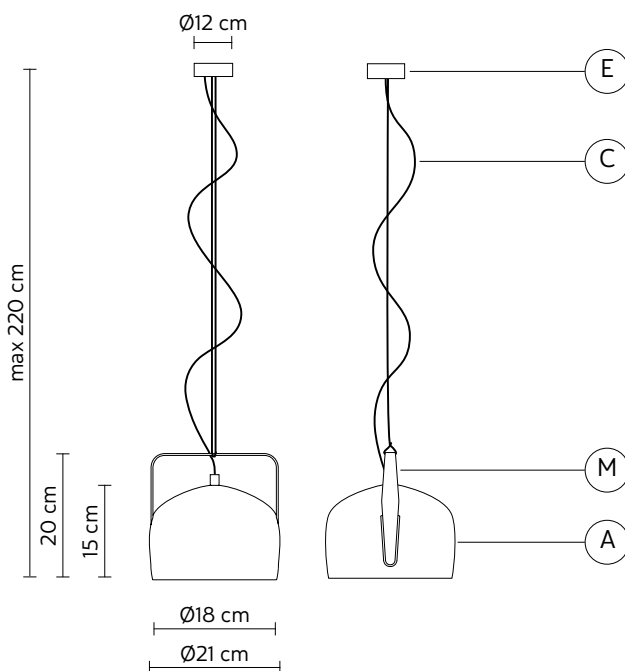

ELECTRICAL CABLE "C"

colour	black	
--------	-------	---

ELECTRICAL SYSTEM

socket	E26
source	1 x max 18W LED
energy class	from E to A++

PACKAGING

n° cartons	1
net weight/kg	1,7
gross weight/kg	3,7
packaging/cm	34x34x37

LIGHT EMISSION

unidirectional

CERTIFICATION

bulb not provided

COLLECTION

also available table and floor lamp version, small and large