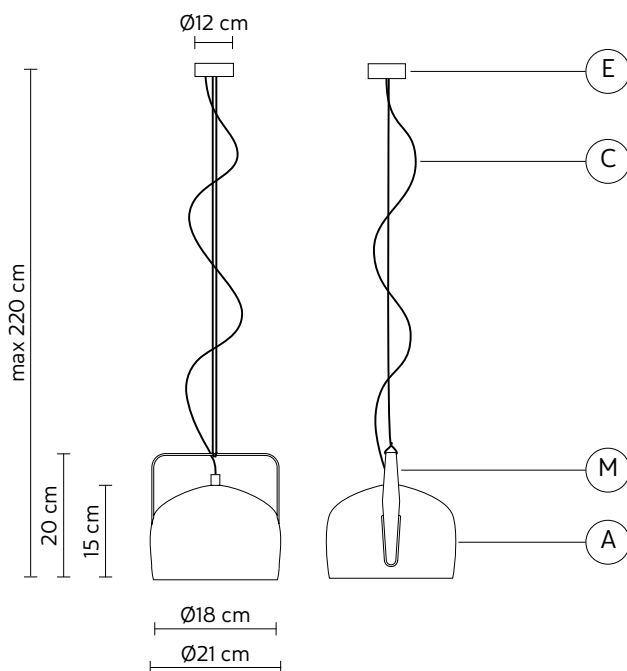

BAG suspension lamp

Baldessari & Baldessari design

year 2018

DATA SHEET - SE154 CB V11

LAMPSHADE "A"

material	smooth ceramic	
colour	glossy white	

HANDLE "M"

material	metal	
colour	charcoal-grey	

ELECTRICAL CABLE "C"

colour	white	
--------	-------	---

ELECTRICAL SYSTEM

socket	E26
source	1 x max 18W LED
energy class	from E to A++

PACKAGING

n° cartons	1
net weight/kg	1,7
gross weight/kg	3,7
packaging/cm	34x34x37

LIGHT EMISSION

unidirectional

CERTIFICATION

bulb not provided

COLLECTION

also available table and floor lamp version, small and large