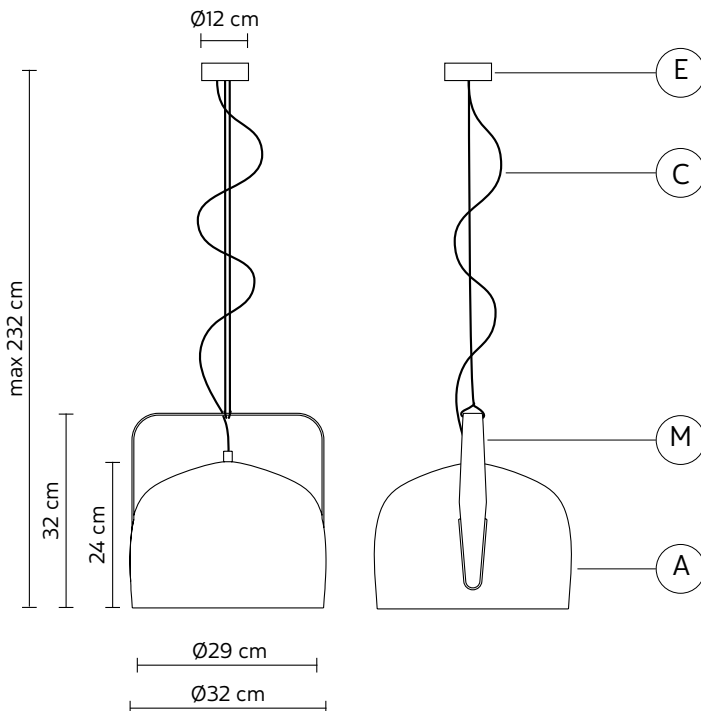

ELECTRICAL CABLE "C"

colour	black	
--------	-------	---

ELECTRICAL SYSTEM

socket	E26
source	1 x max 18W LED
energy class	from E to A++

PACKAGING

n° cartons	1
net weight/kg	4,7
gross weight/kg	6,2
packaging/cm	51x51x40

LIGHT EMISSION

unidirectional

	direct
	filtered
	indirect
	absence

CERTIFICATION

bulb not provided

COLLECTION

also available table and floor lamp version, small and large