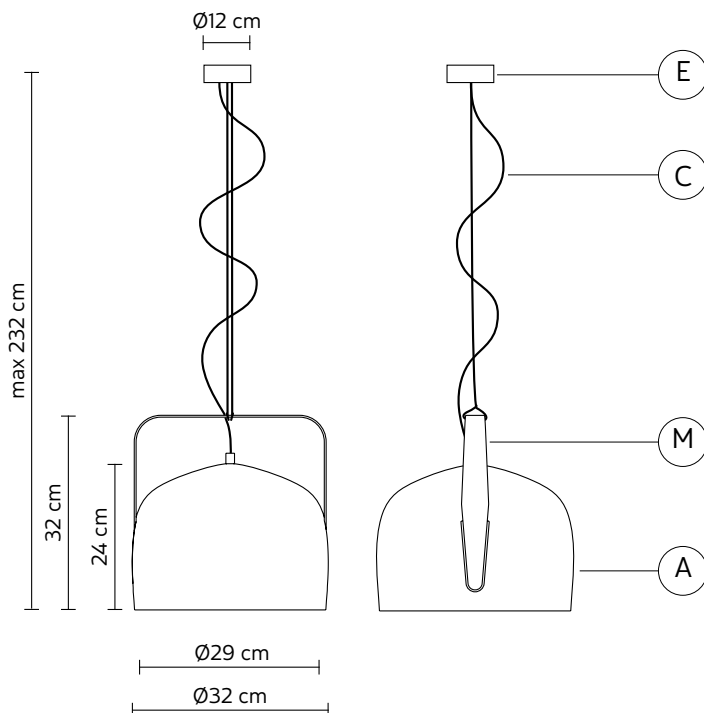

BAG suspension lamp

Baldessari & Baldessari design

year 2018

DATA SHEET - SE154 AB V11

LAMPSHADE "A"

material	smooth ceramic	
colour	glossy white	

HANDLE "M"

material	metal	
colour	charcoal-grey	

ELECTRICAL CABLE "C"

colour	white	
--------	-------	---

ELECTRICAL SYSTEM

socket	E26
source	1 x max 18W LED
energy class	from E to A++

PACKAGING

n° cartons	1
net weight/kg	4,7
gross weight/kg	6,2
packaging/cm	51x51x40

LIGHT EMISSION

unidirectional

CERTIFICATION

bulb not provided

COLLECTION

also available table and floor lamp version, small and large