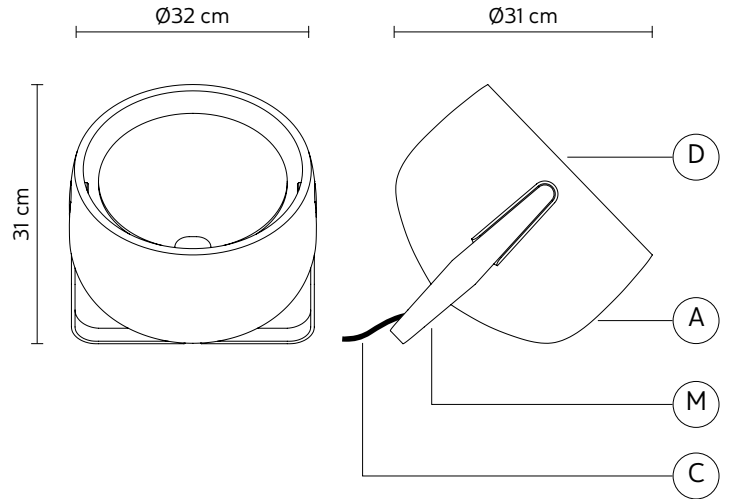

PACKAGING

n° cartons	1
net weight/kg	4,5
gross weight/kg	6
packaging/cm	51x51x40

LIGHT EMISSION

unidirectional

	direct
	filtered
	indirect
	absence

CERTIFICATION

bulb not provided

COLLECTION