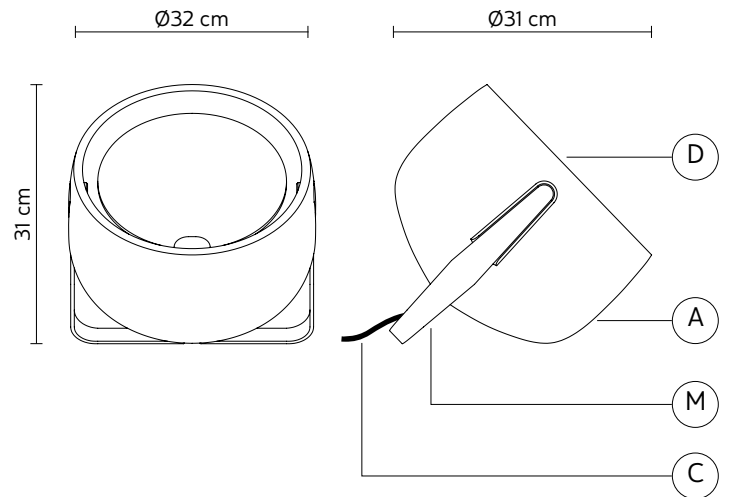

PACKAGING

n° cartons	1
net weight/kg	4,5
gross weight/kg	6
packaging/cm	51x51x40

LIGHT EMISSION

unidirectional

CERTIFICATION

bulb not provided

COLLECTION

also available suspension lamp version, small and large