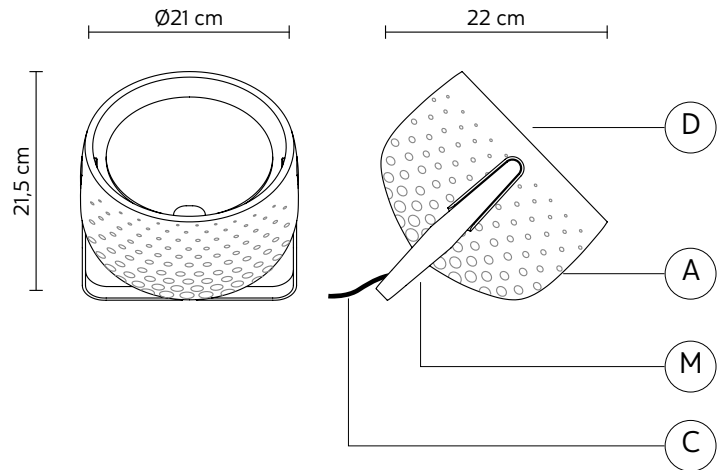

BAG table lamp

Baldessari & Baldessari design

year 2018

DATA SHEET - CT154 DB V11

LAMPSHADE "A"

material	ceramic with texture	
colour	glossy white	

HANDLE "M"

material	metal	
colour	charcoal-grey	

DIFFUSER "D"

material	plexiglass	

ELECTRICAL CABLE "C"

colour	black	

ELECTRICAL SYSTEM*

socket	E26
source	1 x max 5W LED
energy class	from A to A++

*we recommended to use milk-white bulbs, dimensions Ø45mm h 73mm

PACKAGING

n° cartons	1
net weight/kg	1,5
gross weight/kg	3,45
packaging/cm	34x34x37

LIGHT EMISSION

unidirectional

CERTIFICATION

bulb not provided

COLLECTION

also available suspension lamp version, small and large