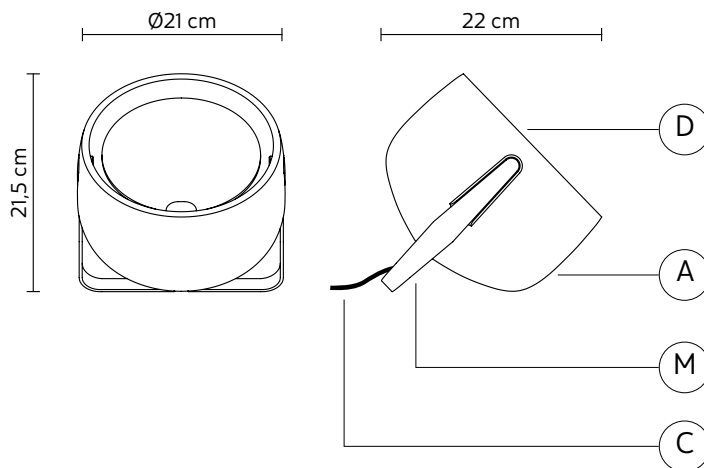

DIFFUSER "D"

material plexiglass

ELECTRICAL CABLE "C"

colour black

ELECTRICAL SYSTEM*

socket E26
source 1 x max 5W LED
energy class from A to A++

*we recommended to use milk-white bulbs,
dimensions Ø45mm h 73mm

PACKAGING

n° cartons 1
net weight/kg 1,5
gross weight/kg 3,45
packaging/cm 34x34x37

LIGHT EMISSION

unidirectional

direct
filtered
indirect
absence

COLLECTION

also available suspension lamp version, small and large