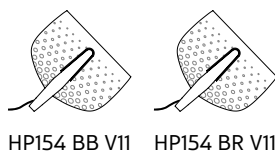

BAG table lamp

Baldessari & Baldessari design

year 2018

DATA SHEET - CT154 CR V11

LAMPSHADE "A"

material smooth ceramic
colour glossy bronze

HANDLE "M"

material metal
colour charcoal-grey

DIFFUSER "D"

material plexiglass

ELECTRICAL CABLE "C"

colour black

ELECTRICAL SYSTEM*

socket E26
source 1 x max 5W LED
energy class from A to A++

*we recommended to use milk-white bulbs,
dimensions Ø45mm h 73mm

PACKAGING

n° cartons 1
net weight/kg 1,5
gross weight/kg 3,45
packaging/cm 34x34x37

LIGHT EMISSION

unidirectional

direct
filtered
indirect
absence

COLLECTION

also available suspension lamp version, small and large