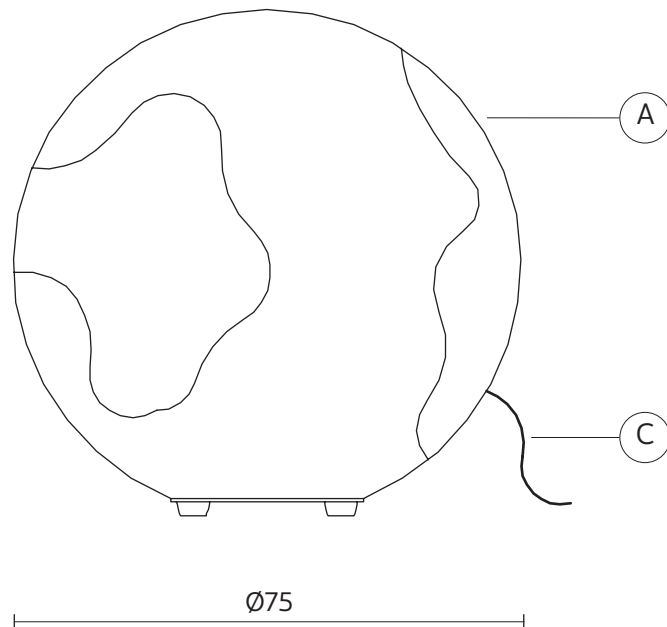

### STRUCTURE "A"

material	fiberglass/ lace	
colour	white	

### ELECTRICAL CABLE "C"

material	PVC	
colour	transparent	

### PACKAGING

nr. of collis	1
net weight/kg	8
gross weight/kg	12
packaging/cm	93x93x93

### EMISSION OF LIGHT

one-directional

bulb not provided