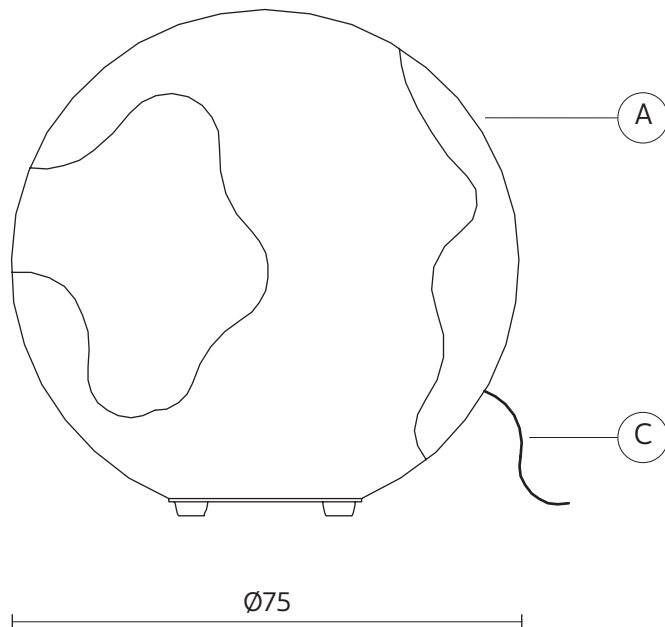

### STRUCTURE "A"

material	fiberglass/ lace	
colour	white	

### ELECTRICAL CABLE "C"

material	neoprene	
colour	green	

### PACKAGING

nr. of collis	1
net weight/kg	8
gross weight/kg	12
packaging/cm	93x93x93

### EMISSION OF LIGHT

one-directional

		direct
		filtered
		indirect
		none

bulb not provided