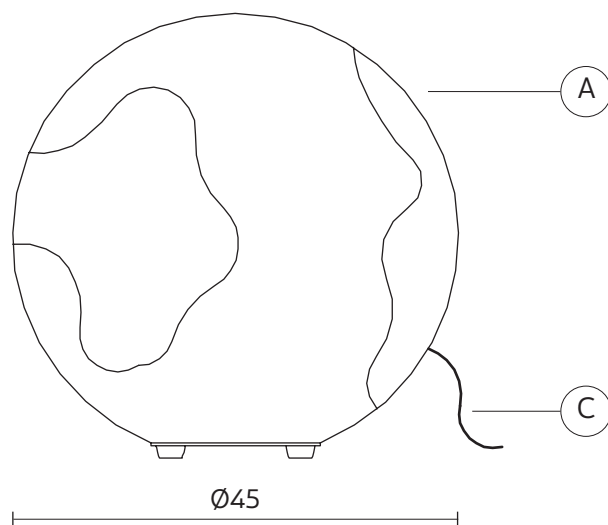

### STRUCTURE "A"

material	fiberglass/ lace	
colour	white	

### PACKAGING

nr. of collis	1
net weight/kg	3,5
gross weight/kg	5,7
packaging/cm	50x50x70

### EMISSION OF LIGHT

one-directional

bulb not provided