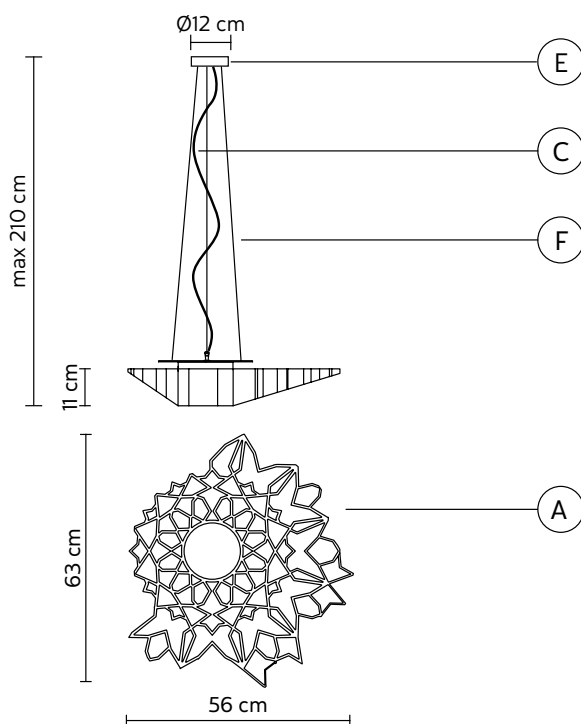

ELECTRICAL CABLE "C"

colour	transparent	
--------	-------------	---

SUSPENSION CABLE "C"

material	steel	
----------	-------	--

ELECTRICAL SYSTEM

source	LED/strip LED dimmable via trailing edge phase dimmers
	Frontal LED 13W, 1520 lumen 2700K CRI>80
	strip LED backlight 3W, 280 lumen, 2700K CRI>80 class A+

PACKAGING

n° cartons	2
net weight/kg	5,5 (A+Kit led)
gross weight/kg	7,5 (A+Kit led)
packaging/cm	67x73x18,5(A)-21x21x20(Kit led)

LIGHT EMISSION

unidirectional

	 direct
	 filtered
	 indirect
	 absence

bulb	Kit LED equipped
------	------------------