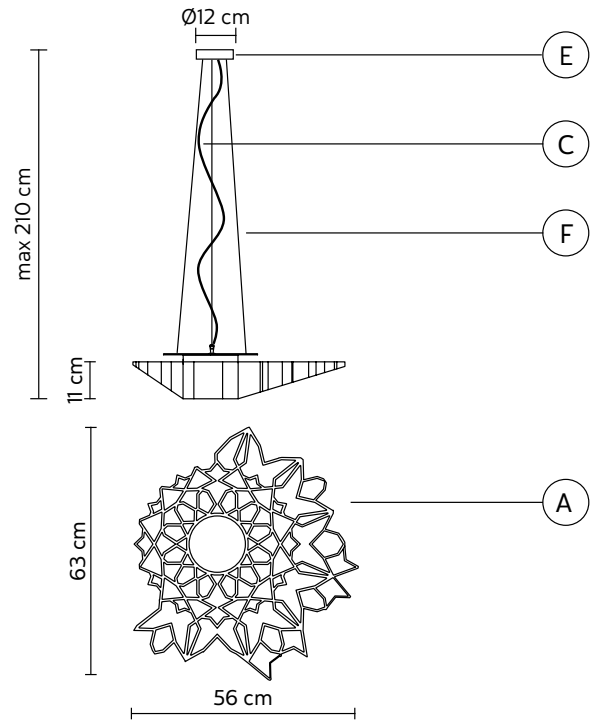

ELECTRICAL CABLE "C"

colour	transparent	
--------	-------------	---

SUSPENSION CABLE "C"

material	steel
----------	-------

ELECTRICAL SYSTEM

source	LED/strip LED dimmable via trailing edge phase dimmers
	Frontal LED 13W, 1520 lumen 2700K CRI>80
	strip LED backlight 3W, 280 lumen, 2700K CRI>80 class A+

PACKAGING

n° cartons	2
net weight/kg	5,5 (A+Kit led)
gross weight/kg	7,5 (A+Kit led)
packaging/cm	67x73x18,5(A)-21x21x20(Kit led)

LIGHT EMISSION

unidirectional

		direct
		filtered
		indirect
		absence

bulb	Kit LED equipped
------	------------------