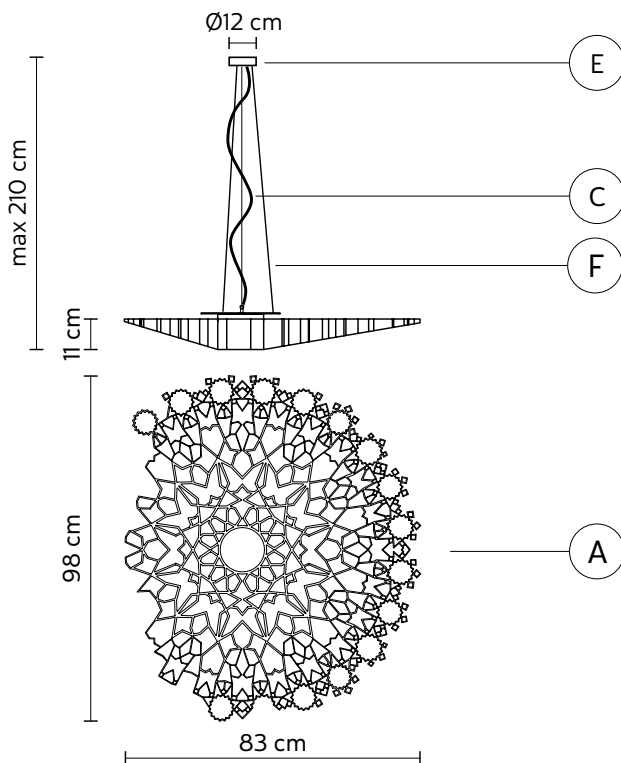

NOTREDAME suspension lamp

Luca De Bona & Dario De Meo design

year 2018

DATA SHEET - SE130 5B V11

LAMP "A"

material	techno polymer	
colour	white	

CEILING CUP "E"

material	metal
colour	matt white

ELECTRICAL CABLE "C"

colour	transparent	
--------	-------------	---

SUSPENSION CABLE "C"

material	steel
----------	-------

ELECTRICAL SYSTEM

source	LED/strip LED dimmable via trailing edge phase dimmers
	Frontal LED 13W, 1520 lumen 2700K CRI>80
	strip LED backlight 3W, 280 lumen, 2700K CRI>80 class A+

PACKAGING

n° cartons	2
net weight/kg	9 (A+Kit led)
gross weight/kg	13 (A+Kit led)
packaging/cm	105x93x18,5(A)-21x21x20(Kit led)

LIGHT EMISSION

unidirectional

bulb	Kit LED equipped
------	------------------