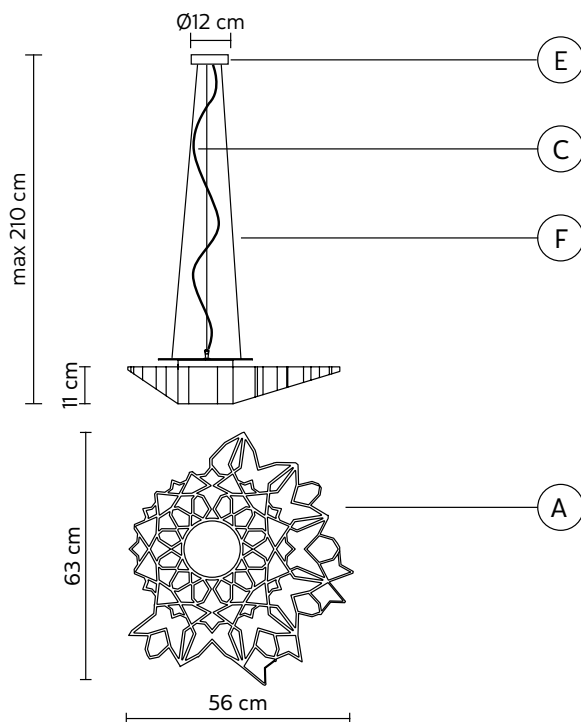

ELECTRICAL CABLE "C"

colour	transparent	
--------	-------------	---

SUSPENSION CABLE "C"

material	steel
----------	-------

ELECTRICAL SYSTEM

source	LED/strip LED dimmable via trailing edge phase dimmers
	Frontal LED 13W, 1520 lumen 3000K CRI>80
	strip LED backlight 3W, 280 lumen, 3000K CRI>80 class A+

PACKAGING

n° cartons	2
net weight/kg	5,5 (A+Kit led)
gross weight/kg	7,5 (A+Kit led)
packaging/cm	67x73x18,5(A)-21x21x20(Kit led)

LIGHT EMISSION

unidirectional

	 direct
	 filtered
	 indirect
	 absence

bulb	Kit LED equipped
------	------------------