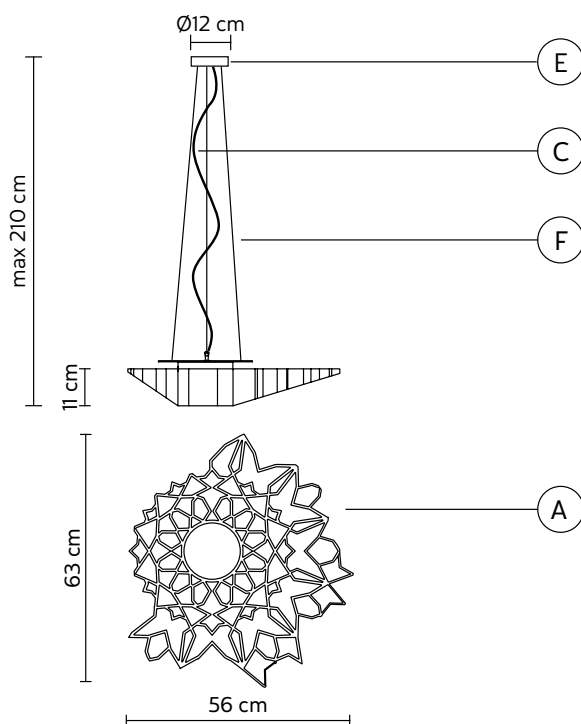

NOTREDAME suspension lamp

Luca De Bona & Dario De Meo design

year 2016

DATA SHEET - SE130 4B V11

LAMP "A"

material	techno polymer	
colour	white	

CEILING CUP "E"

material	metal
colour	matt white

ELECTRICAL CABLE "C"

colour	transparent	

SUSPENSION CABLE "C"

material	steel

ELECTRICAL SYSTEM

source	LED/strip LED dimmable via trailing edge phase dimmers
	Frontal LED 13W, 1520 lumen 3000K CRI>80
	strip LED backlight 3W, 280 lumen, 3000K CRI>80 class A+

PACKAGING

n° cartons	2
net weight/kg	5,5 (A+Kit led)
gross weight/kg	7,5 (A+Kit led)
packaging/cm	67x73x18,5(A)-21x21x20(Kit led)

LIGHT EMISSION

unidirectional

		direct
		filtered
		indirect
		absence

bulb	Kit LED equipped