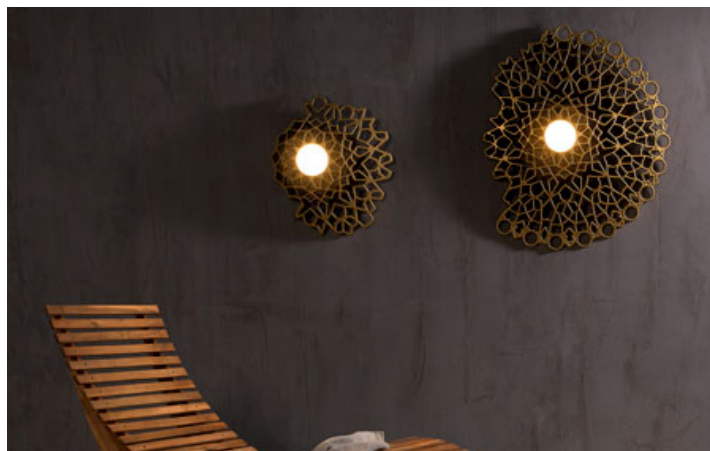

NOTREDAME ceiling/wall lamp

Luca De Bona e Dario De Meo design

year 2018

DATA SHEET - PL130 60 V11

LAMP "A"

material	techno polymer	
colour	gold	

ELECTRICAL SYSTEM

source	LED/strip LED dimmable via trailing edge phase dimmers
	Frontal LED 13W, 1520 lumen 2700K CRI>80
	strip LED backlight 3W, 280 lumen, 2700K CRI>80 class A+

PACKAGING

n° cartons	1
net weight/kg	4,8
gross weight/kg	6,75
packaging/cm	67x73x18,5

LIGHT EMISSION

unidirectional

bulb	Kit LED equipped
------	------------------

COLLECTION

also available suspension lamp version