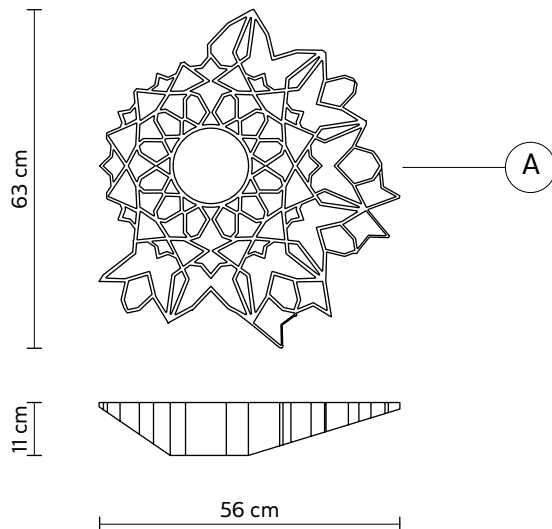

NOTREDAME ceiling/wall lamp

Luca De Bona e Dario De Meo design

year 2018

DATA SHEET - PL130 60 V11

LAMP "A"

material	techno polymer	
colour	gold	

ELECTRICAL SYSTEM

source	LED/strip LED dimmable via trailing edge phase dimmers
	Frontal LED 13W, 1520 lumen 2700K CRI>80
	strip LED backlight 3W, 280 lumen, 2700K CRI>80 class A+

PACKAGING

n° cartons	1
net weight/kg	4,8
gross weight/kg	6,75
packaging/cm	67x73x18,5

LIGHT EMISSION

unidirectional

bulb	Kit LED equipped
------	------------------

COLLECTION

also available suspension lamp version