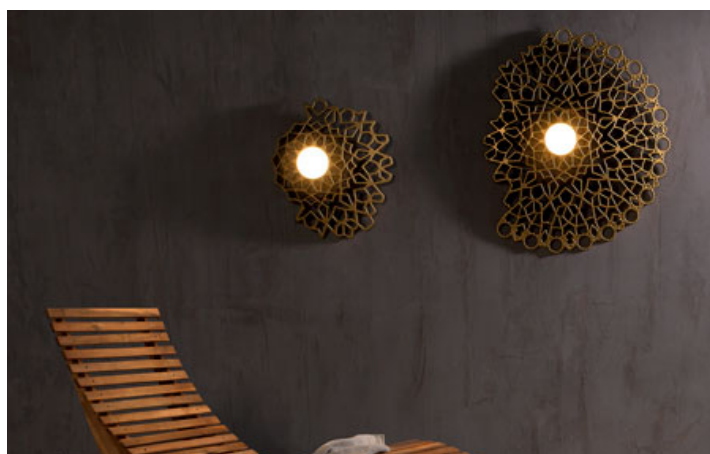

NOTREDAME ceiling/wall lamp

Luca De Bona e Dario De Meo design

year 2018

DATA SHEET - PL130 40 V11

LAMP "A"

material	techno polymer	
colour	gold	

ELECTRICAL SYSTEM

source	LED/strip LED dimmable via trailing edge phase dimmers
	Frontal LED 13W, 1520 lumen 3000K CRI>80
	strip LED backlight 3W, 280 lumen, 3000K CRI>80 class A+

PACKAGING

n° cartons	1
net weight/kg	4,8
gross weight/kg	6,75
packaging/cm	67x73x18,5

LIGHT EMISSION

unidirectional

bulb	Kit LED equipped
------	------------------

COLLECTION

also available suspension lamp version