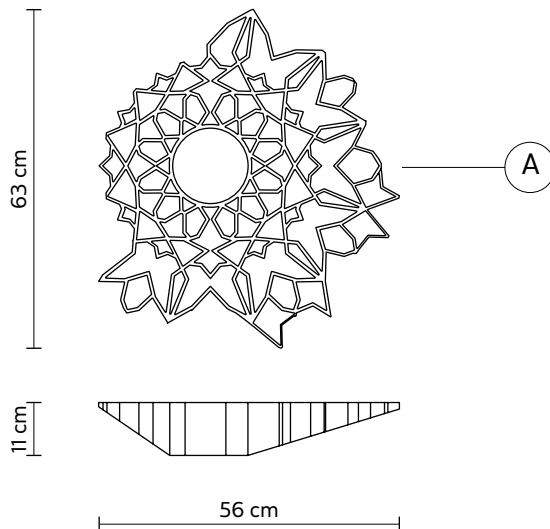

NOTREDAME ceiling/wall lamp

Luca De Bona e Dario De Meo design

year 2018

DATA SHEET - PL130 40 V11

LAMP "A"

material	techno polymer	
colour	gold	

ELECTRICAL SYSTEM

source	LED/strip LED dimmable via trailing edge phase dimmers
	Frontal LED 13W, 1520 lumen 3000K CRI>80
	strip LED backlight 3W, 280 lumen, 3000K CRI>80 class A+

PACKAGING

n° cartons	1
net weight/kg	4,8
gross weight/kg	6,75
packaging/cm	67x73x18,5

LIGHT EMISSION

unidirectional

bulb	Kit LED equipped
------	------------------

COLLECTION

also available suspension lamp version