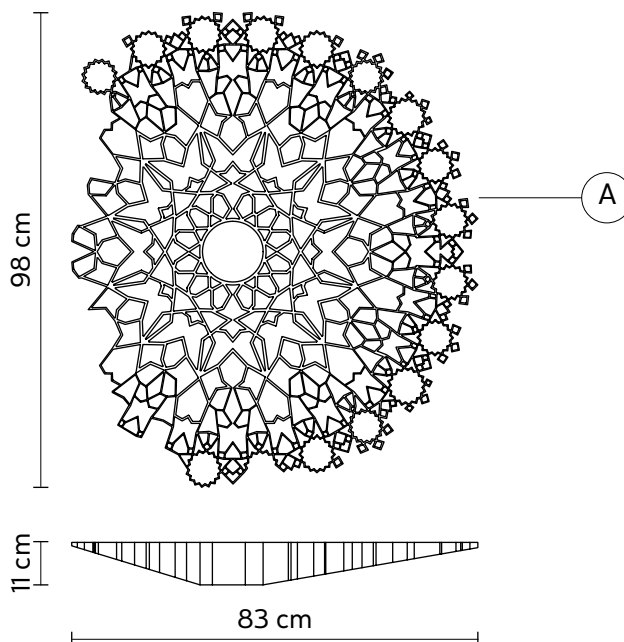

PACKAGING

n° cartons	1
net weight/kg	8,35
gross weight/kg	12,2
packaging/cm	105x93x20

LIGHT EMISSION

unidirectional

bulb	Kit LED equipped
------	------------------

COLLECTION

also available suspension lamp version