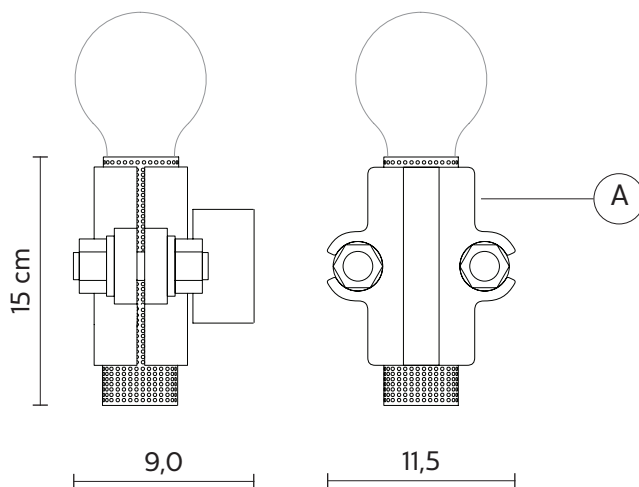

NANDO wall lamp

Dario De Meo and Luca De Bona design

year 2015

TECHNICAL SHEET - AP109 20 V11

STRUCTURE "A"

material metal
colour gold

ELECTRICAL CABLE

socket E26
source max 1x18W LED
energy class from E to A++

PACKAGING

nr.of collis 1
net weight/kg 1,2
gross weight/kg 1,5
packaging/cm 21x21x20

EMISSION OF LIGHT

one directional

- direct
- filtered
- indirect
- none

bulb not provided

COLLECTION

available also as: suspension