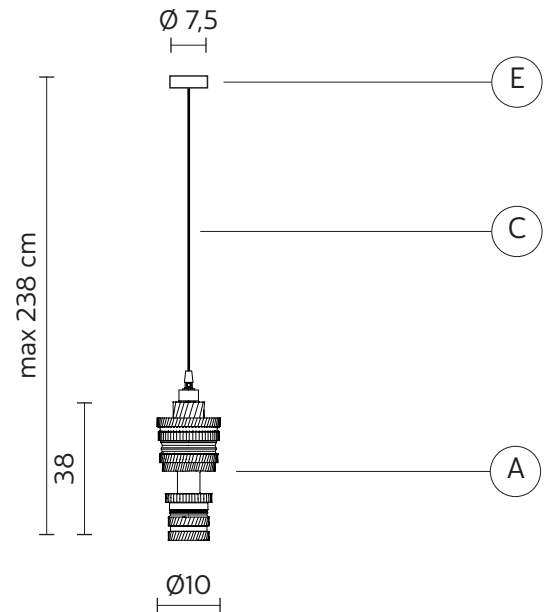

MEK suspension

Bizzarri design

year 2015

TECHNICAL SHEET - SE107 2N V11

STRUCTURE "A"

material ceramic
colour matt black

CEILING CUP "E"

material metal
colour matt black

ELECTRICAL CABLE "C"

material PVC
colour transparent

ELECTRICAL SYSTEM

socket E26
source max 1x18w LED
energy class from E to A++

PACKAGING

nr. of collis 1
net weight/kg 0,9
gross weight/kg 1,40
packaging/cm 33x33x25