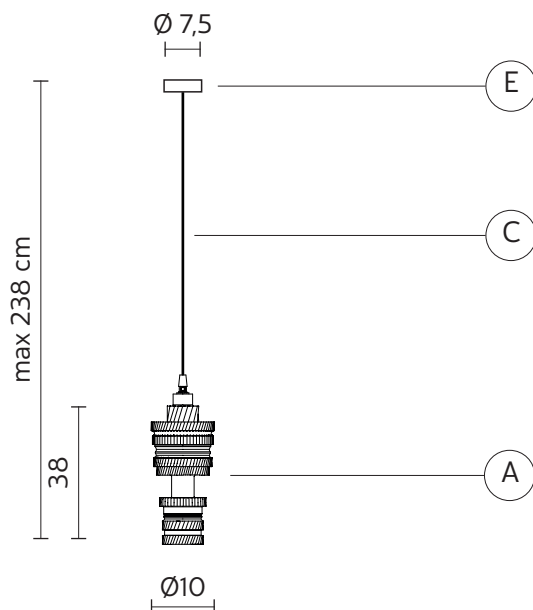

MEK suspension

Bizzarri design

year 2015

TECHNICAL SHEET - SE107 2B V11

STRUCTURE "A"

material ceramic
colour white

CEILING CUP "E"

material metal
colour matt white

ELECTRICAL CABLE "C"

material PVC
colour transparent

ELECTRICAL SYSTEM

socket E26
source max 1x18w LED
energy class from E to A++

PACKAGING

nr. of collis 1
net weight/kg 0,9
gross weight/kg 1,40
packaging/cm 33x33x25