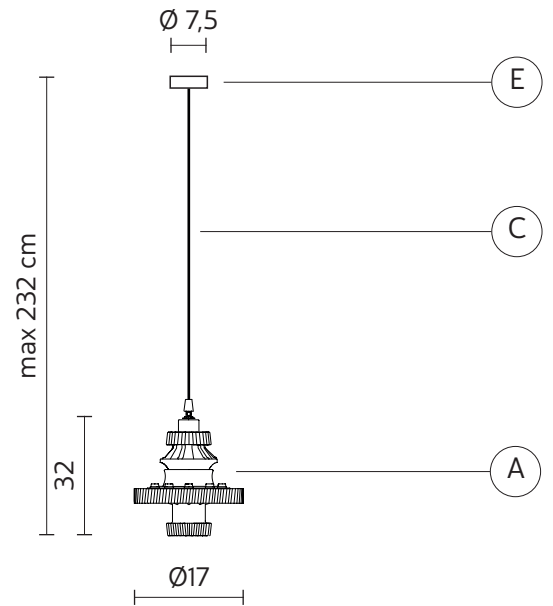

MEK suspension

Bizzarri design

year 2015

TECHNICAL SHEET - SE107 1B V11

STRUCTURE "A"

material ceramic
colour white

CEILING CUP "E"

material metal
colour matt white

ELECTRICAL CABLE "C"

material PVC
colour transparent

ELECTRICAL SYSTEM

socket E26
source max 1x18w LED
energy class from E to A++

PACKAGING

nr. of collis 1
net weight/kg 1,25
gross weight/kg 2,2
packaging/cm 32x24x32