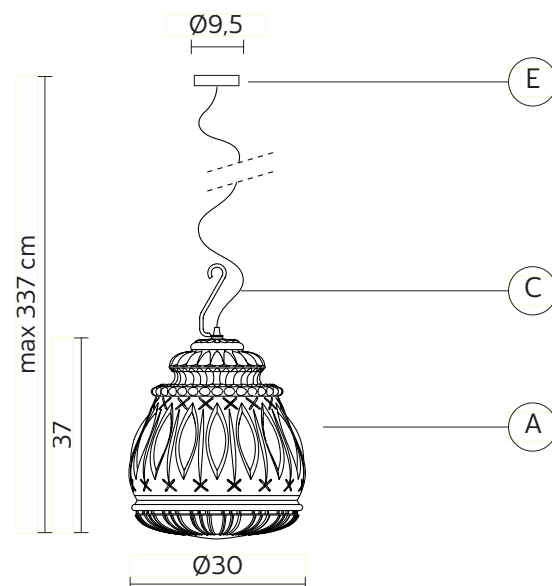

GINGER suspension

Edmondo Testaguzza design

anno 2015

TECHNICAL SHEET - SE116 6F V1E

STRUCTURE "A"

material glass
colour smoked

CEILING CUP "E"

material metal
colour matt black

ELECTRICAL CABLE "C"

material neoprene
colour black

ELECTRICAL SYSTEM

socket E26
source max 1x18w LED
energy class from E to A++

PACKAGING

nr. of collis 1
net weight/kg 5
gross weight/kg 9
packaging/cm 47x47x47

EMISSION OF LIGHT

one-directional

direct
filtered
indirect
none

bulb not provided

COLLEZIONE

SE1164AV1E

SE1164FV1E

SE1165AV1E