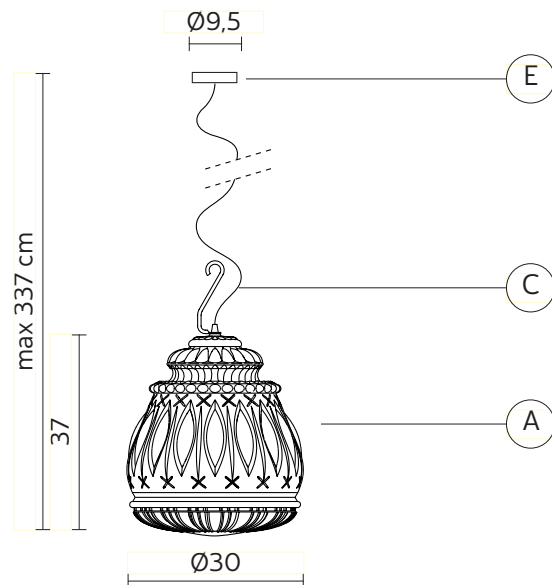

GINGER suspension

Edmondo Testaguzza design

anno 2015

TECHNICAL SHEET - SE116 6A V1E

STRUCTURE "A"

material glass
colour yellow

CEILING CUP "E"

material metal
colour matt black

ELECTRICAL CABLE "C"

material neoprene
colour black

ELECTRICAL SYSTEM

socket E26
source max 1x18w LED
energy class from E to A++