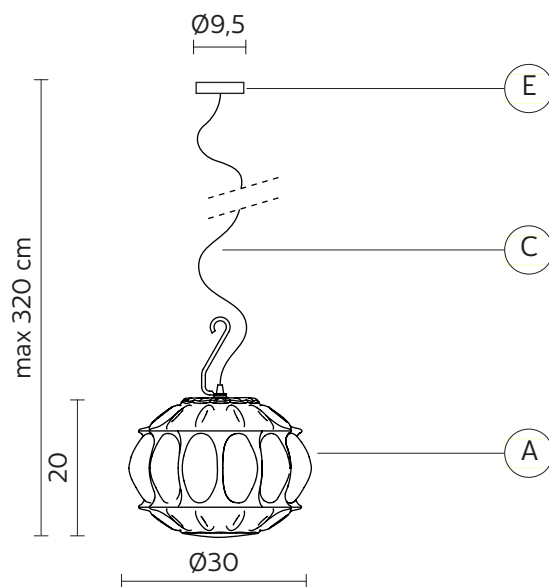

GINGER suspension

Edmondo Testaguzza design

anno 2015

TECHNICAL SHEET - SE116 4A V1E

STRUCTURE "A"

material glass
colour yellow

CEILING CUP "E"

material metal
colour matt black

ELECTRICAL CABLE "C"

material neoprene
colour black

ELECTRICAL SYSTEM

socket E26
source max 1x18w LED
energy class from E to A++

PACKAGING

nr. of collis 1
net weight/kg 2,8
gross weight/kg 4,1
packaging/cm 43x42x32