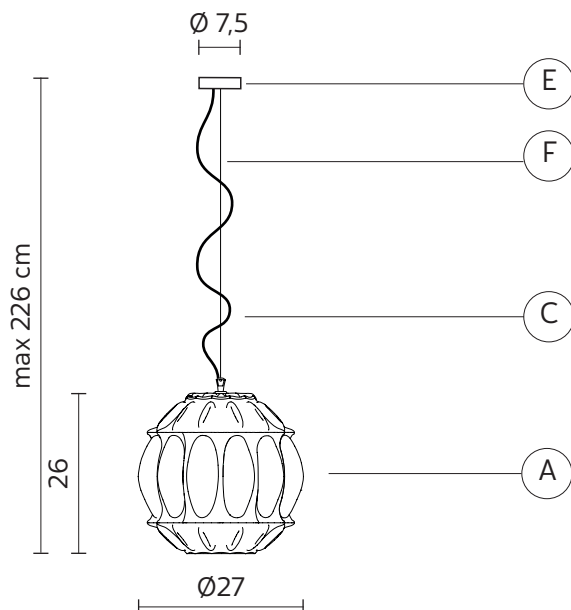

GINGER suspension

Edmondo Testaguzza design

year 2015

TECHNICAL SHEET - SE116 2A V11

STRUCTURE "A"

material glass
colour yellow

CEILING CUP "E"

material metal
colour transparent

ELECTRICAL CABLE "C"

material fabric cable
colour black

SUSPENSION CABLE "F"

material steel

ELECTRICAL SYSTEM

socket E26
source max 1x18w LED
energy class from E to A++

PACKAGING

nr. of collis 1
net weight/kg 2,9
gross weight/kg 4,2
packaging/cm 38x38x42

EMISSION OF LIGHT

one-directional

direct
 filtered
 indirect
 none

CERTIFICATION

bulb not provided

COLLECTION

SE1161FV11

SE1161AV11

SE1162FV11

SE1163FV11

SE1163AV11

SE1161FV1E

SE1161AV1E

SE1162FV1E

SE1162AV1E

SE1163FV1E

SE1163AV1E