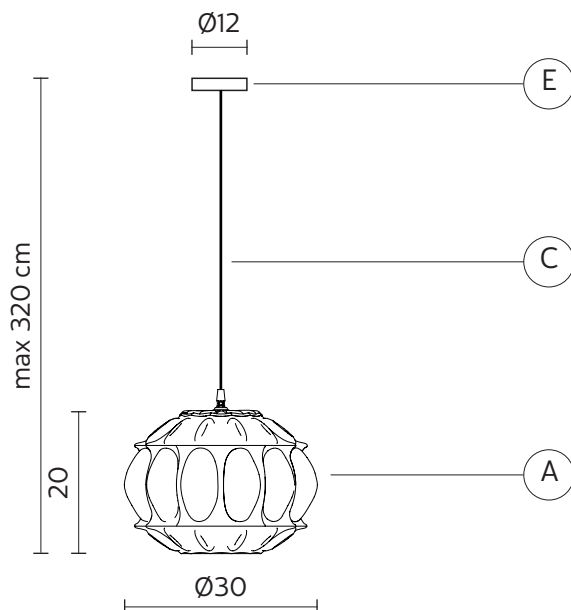

GINGER suspension

Edmondo Testaguzza design

year 2015

TECHNICAL SHEET - SE116 1F V1E

STRUCTURE "A"

material glass
colour smoked

CEILING CUP "E"

material metal
colour transparent

ELECTRICAL CABLE "C"

material neoprene
colour black

ELECTRICAL SYSTEM

socket E26
source max 1x18w LED
energy class from E to A++

PACKAGING

nr. of collis 1
net weight/kg 2,8
gross weight/kg 4,1
packaging/cm 43x42x32