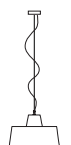

GANGSTER suspension

Matteo Ugolini design

year 2013

TECHNICAL SHEET - SE643BB

STRUCTURE "A"

material ceramic
colour glossy white

CEILING CUP "E"

material metal
colour glossy white

ELECTRICAL CABLE "C"

material PVC
colour transparent

SUSPENSION CABLE "F"

material steel

ELECTRICAL SYSTEM

socket E26
source max 1x18w LED
energy class from E to A++

PACKAGING

nr. of collis 1
net weight/kg 2,1
gross weight/kg 3,3
packaging/cm 31x36x36

EMISSION OF LIGHT

one-directional

CERTIFICATION

bulb not provided

COLLECTION

SE641BB

SE641BR

SE642BB

SE642BR

SE643BR

SE644BB

SE644BR