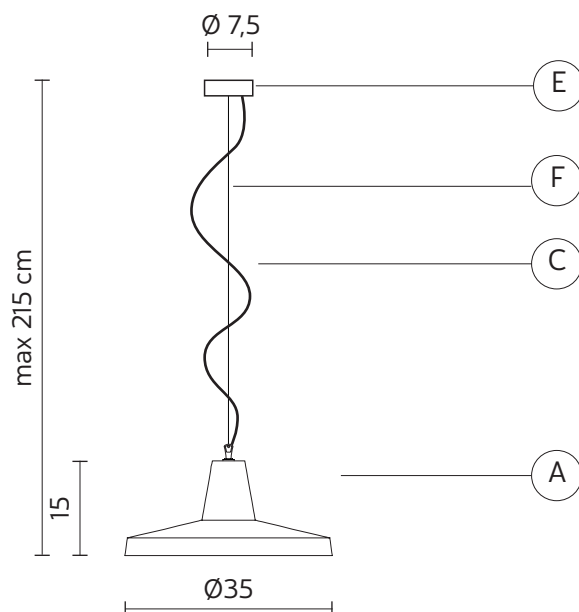

GANGSTER suspension

Matteo Ugolini design

year 2013

TECHNICAL SHEET - SE643BB

STRUCTURE "A"

material ceramic
colour glossy white

CEILING CUP "E"

material metal
colour glossy white

ELECTRICAL CABLE "C"

material PVC
colour transparent

SUSPENSION CABLE "F"

material steel

ELECTRICAL SYSTEM

socket E26
source max 1x18w LED
energy class from E to A++

PACKAGING

nr. of collis 1
net weight/kg 2,1
gross weight/kg 3,3
packaging/cm 31x36x36