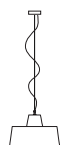

GANGSTER suspension

Matteo Ugolini design

year 2013

TECHNICAL SHEET - SE643BB

STRUCTURE "A"

material ceramic
colour glossy white

CEILING CUP "E"

material metal
colour glossy white

ELECTRICAL CABLE "C"

material PVC
colour transparent

SUSPENSION CABLE "F"

material steel

ELECTRICAL SYSTEM

socket E26
source max 1x18w LED
energy class from E to A++

PACKAGING

nr. of collis 1
net weight/kg 2,1
gross weight/kg 3,3
packaging/cm 31x36x36

EMISSION OF LIGHT

one-directional

CERTIFICATION

bulb not provided

COLLECTION

SE641BB

SE641BR

SE642BB

SE642BR

SE643BR

SE644BB

SE644BR