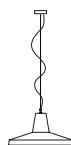

ELECTRICAL CABLE "C"

material PVC
colour transparent

SUSPENSION CABLE "F"

material steel

ELECTRICAL SYSTEM

socket E26
source max 1x18w LED
energy class from E to A++

PACKAGING

nr. of collis 1
net weight/kg 2,1
gross weight/kg 3,3
packaging/cm 31x36x36

EMISSION OF LIGHT

one-directional

CERTIFICATION

bulb not provided

COLLECTION

SE641BB

SE641BR

SE642BB

SE642BR

SE643BR

SE644BB

SE644BR