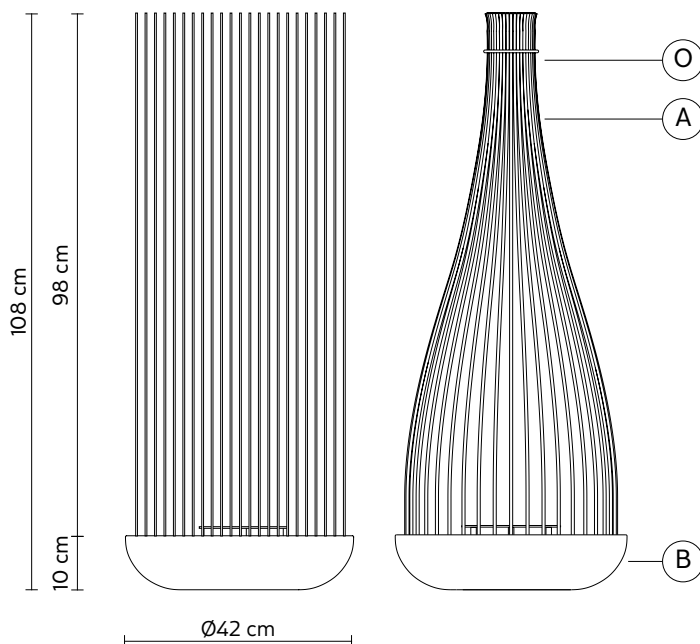

### PACKAGING

n° cartons	2
net weight/kg	13 (A+B)
gross weight/kg	16 (A+B)
packaging/cm	10x10x140 (A) - 51x51x32 (B)

### LIGHT EMISSION

unidirectional

LED	equipped
-----	----------