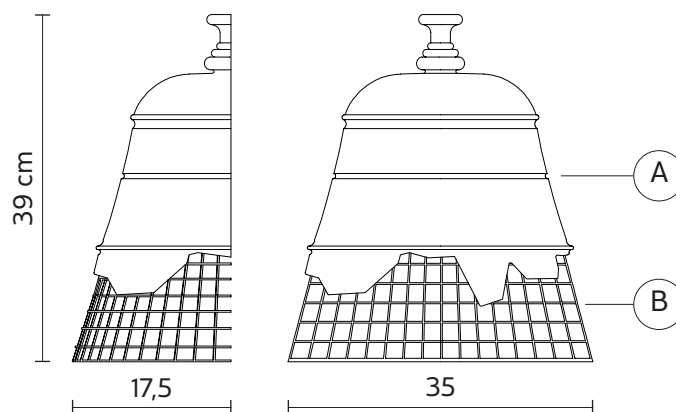

DOMENICA wall lamp

Dario De Meo and Luca De Bona design

year 2015

TECHNICAL SHEET - AP102 10 V11

STRUCTURE "A"

material	plaster	
colour	matt white	

STRUCTURE "B"

material	wire netting	
colour	gold	

ELECTRICAL CABLE

socket	E26
source	max 1x18w LED
energy class	from E to A++

PACKAGING

nr.of collis	1
net weight/kg	3,2
gross weight/kg	4,1
packaging/cm	43x44x29