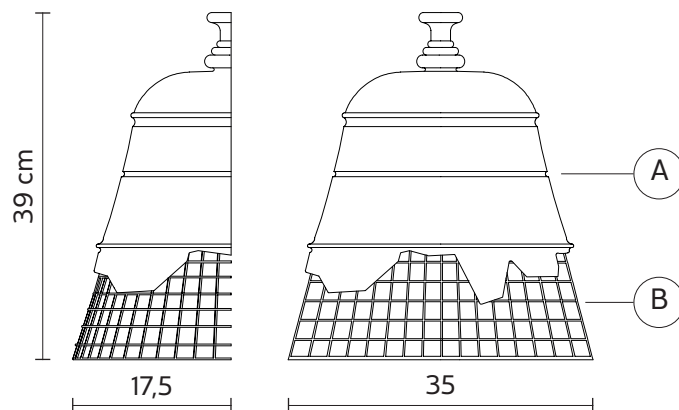

DOMENICA wall lamp

Dario De Meo and Luca De Bona design

year 2015

TECHNICAL SHEET - AP102 1B V11

STRUCTURE "A"

material	plaster	
colour	matt white	

STRUCTURE "B"

material	wire netting	
colour	white	

ELECTRICAL CABLE

socket	E26
source	max 1x18w LED
energy class	from E to A++

PACKAGING

nr.of collis	1
net weight/kg	3,2
gross weight/kg	4,1
packaging/cm	43x44x29

EMISSION OF LIGHT

one directional

bulb not provided