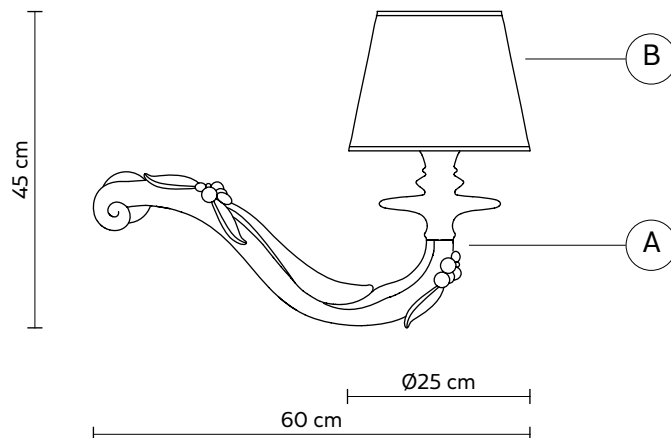

DÉJÀ VU wall lamp

Matteo Ugolini design

year 2018

DATA SHEET - AP117 4B V11

LAMPSHADE "A"

material ceramic
colour matt white

DIFFUSER "B"

material linen
colour white

ELECTRICAL SYSTEM

socket E26
source 1 x max 18W LED
energy class from E to A++

PACKAGING

n° cartons 2
net weight/kg 2 (A+B)
gross weight/kg 2,6 (A+B)
packaging/cm 38x60x15 (A) - 25x15x19 (B)

LIGHT EMISSION

unidirectional

direct
 filtered
 indirect
 absence

CERTIFICATION

bulb not provided

COLLECTION

also available suspension lamp version
and glossy white version

AP117 3B V11