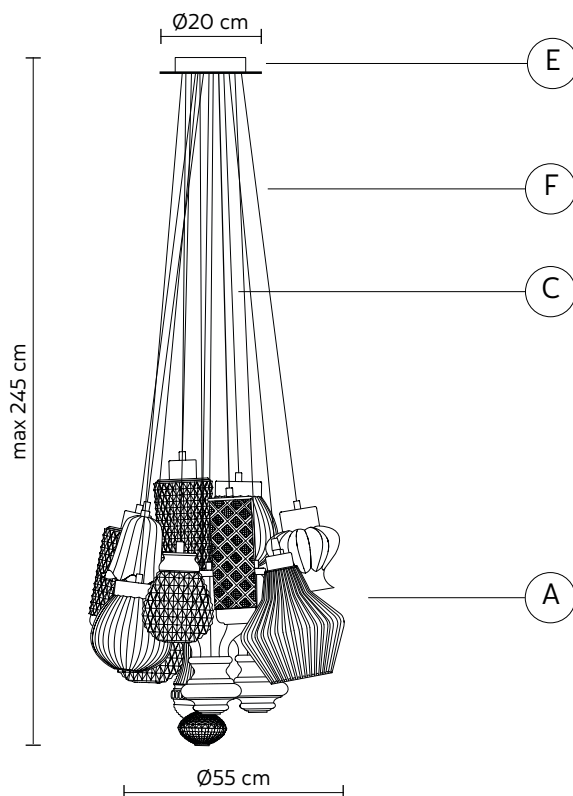

CERAUNAVOLTA suspension lamp 17 elements

Matteo Ugolini & Edmondo Testaguzza design

year 2018

DATA SHEET - **SE134 3S 00C**

LAMPSHADE "A"

material glass
colour transparent

CEILING CUP "E"

material metal
colour matt white

ELECTRICAL CABLE "C"

colour transparent

SUSPENSION CABLE "F"

material metal

PACKAGING

net weight/kg 13

ELECTRICAL SYSTEM

socket E26
source 3 x max 18W LED
energy class from A to A++

LIGHT EMISSION

unidirectional

- direct
- filtered
- indirect
- absence

CERTIFICATION

bulb not provided

COLLECTION

also available modular/single version
suspension lamp and tiffany colour

SE134 2S 00A

SE134 2T 00A

SE134 3T 00C

SE134 1S 00D

SE134 1T 00D