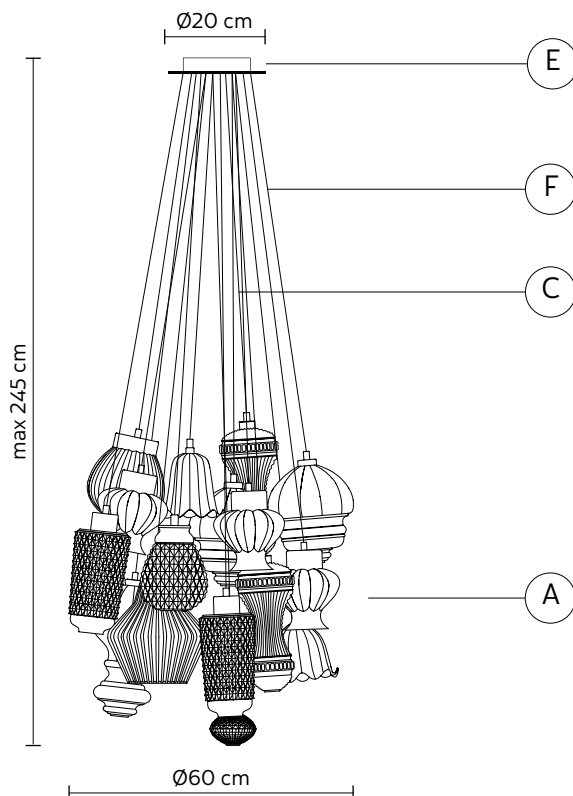

## LAMPSHADE "A"

material glass  
colour transparent

## ELECTRICAL CABLE "C"

colour transparent

## ELECTRICAL SYSTEM

socket E26  
source 4 x max 18W LED  
energy class from A to A++

## LIGHT EMISSION

unidirectional

-  direct
-  filtered
-  indirect
-  absence

bulb not provided