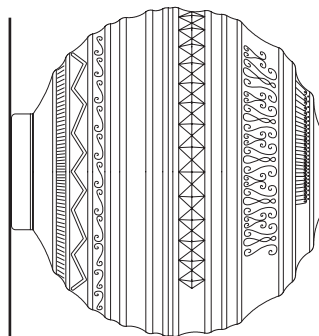

BRILLE ceiling/wall lamp

Matteo Ugolini design

year 2017

DATA SHEET - PL144 2B V11

DIFFUSER "A"

material frosted glass
colour white

CEILING CUP "E"

material metal
colour matt white

ELECTRICAL SYSTEM

socket E26
source 1 x max 18W LED
energy class da E a A++

PACKAGING

nr. of collis 1
net weight/kg 5,5
gross weight/kg 7,6
packaging/cm 50x50x50

EMISSION OF LIGHT

one directional

CERTIFICATION

bulb not provided

wall lamp

COLLECTION

available also as: suspension lamp and table lamp

PL144 1B V11