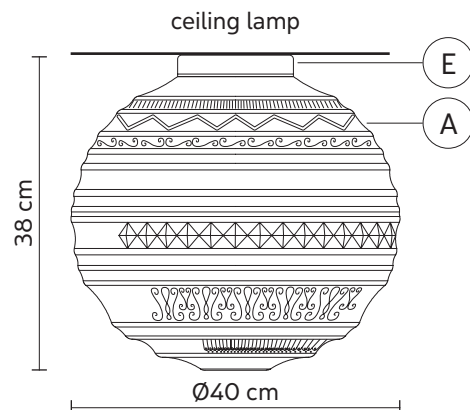

BRILLE ceiling/wall lamp

Matteo Ugolini design

year 2017

DATA SHEET - PL144 2B V11

DIFFUSER "A"

material frosted glass
colour white

CEILING CUP "E"

material metal
colour matt white

ELECTRICAL SYSTEM

socket E26
source 1 x max 18W LED
energy class da E a A++

PACKAGING

nr. of collis 1
net weight/kg 5,5
gross weight/kg 7,6
packaging/cm 50x50x50

EMISSION OF LIGHT

one directional

CERTIFICATION

bulb not provided

wall lamp

COLLECTION

available also as: suspension lamp and table lamp

PL144 1B V11