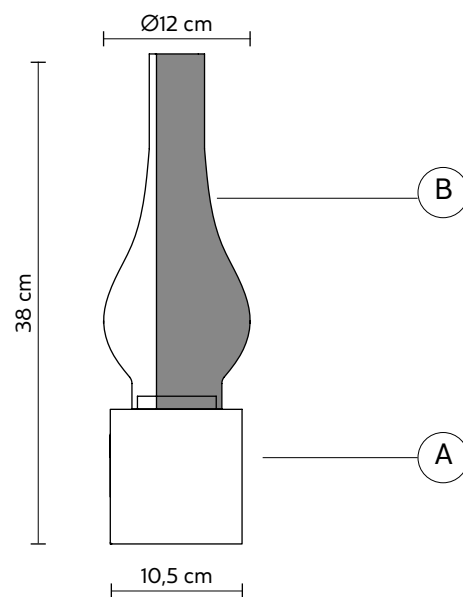

AMARCORD table lamp

Matteo Ugolini design

year 2018

DATA SHEET - CT121 GS V11

BASE "A"

material	concrete	
colour	dove grey	

DIFFUSER "B"

material	glass	
colour	frosted transparent*	

ELECTRICAL CABLE

colour	transparent	

ELECTRICAL SYSTEM

socket	E26
source	1 x max 18W LED
energy class	from E to A++

PACKAGING

n° cartons	2
net weight/kg	1,9
gross weight/kg	2,2
packaging/cm	21x21x20(A) - 24x24x39(B)

LIGHT EMISSION

unidirectional

CERTIFICATION

bulb not provided

COLLECTION

also available wall lamp version