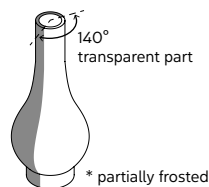

AMARCORD table lamp

Matteo Ugolini design

year 2018

DATA SHEET - CT121 GS V11

BASE "A"

material	concrete	
colour	dove grey	

DIFFUSER "B"

material	glass	
colour	frosted transparent*	

LIGHT EMISSION

unidirectional

CERTIFICATION

bulb not provided

COLLECTION

also available wall lamp version